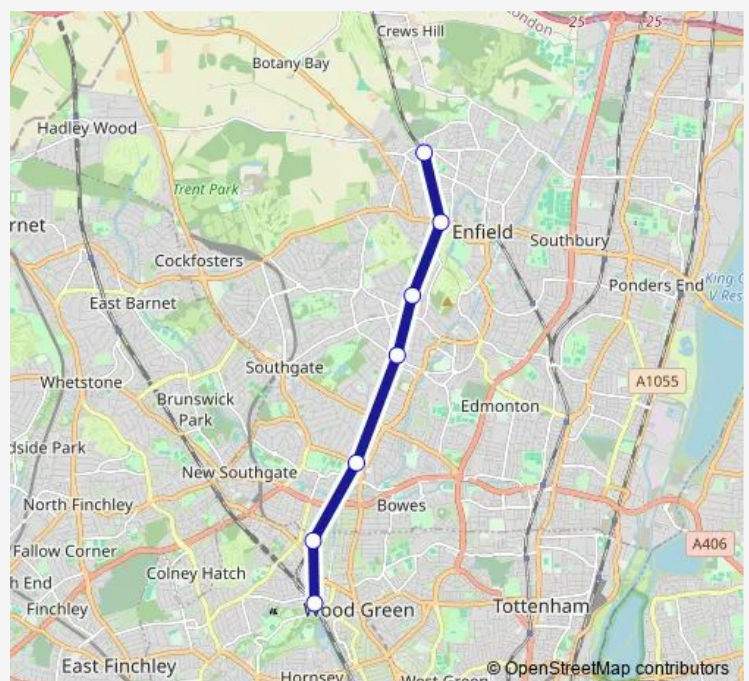

—

Saturday

—

Sunday

08:38

Route info

Direction: Gordon Hill

Stops: 7

Trip Duration: 0 hour 40 min

Great Northern — Gordon Hill - Alexandra Palace

Great Northern Rail Replacement Bus Service time schedules and route maps are available in an offline PDF at busmaps.com. Use the busmaps.com website to see live bus times, train schedule or subway schedule, and step-by-step directions for all public transit in Enfield Town