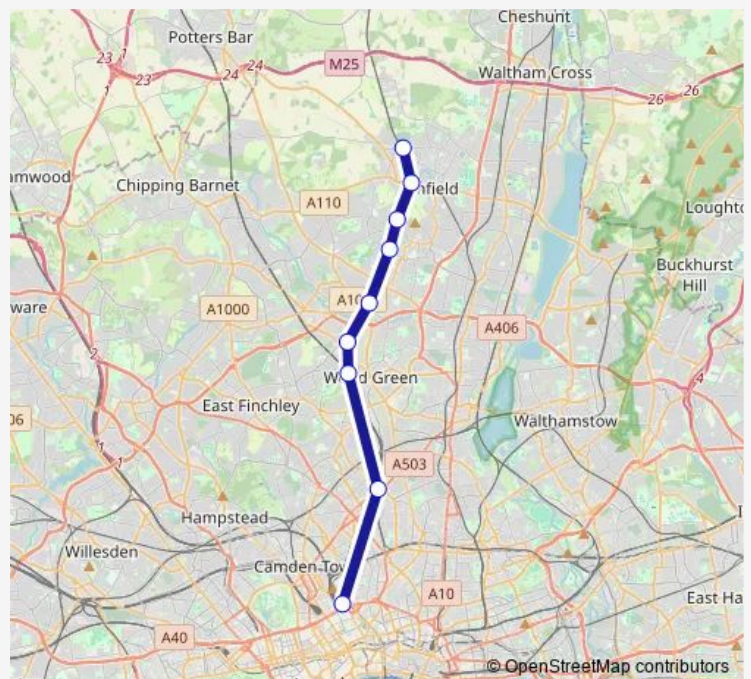

Rail Replacement Bus Service Great Northern Gordon Hill - London Kings Cross

[Go to website](#)

Direction

Gordon Hill — London Kings Cross

9 stops

[Open route schedule](#)

- Gordon Hill
- Enfield Chase
- Grange Park
- Winchmore Hill
- Palmers Green
- Bowes Park
- Alexandra Palace
- Finsbury Park
- London Kings Cross

Route schedule

Gordon Hill — London Kings Cross

Monday	23:48
Tuesday	23:48
Wednesday	23:48
Thursday	23:48
Friday	—
Saturday	—
Sunday	—

Route info

Direction: Gordon Hill

Stops: 9

Trip Duration: 1 hour 15 min

Great Northern — Gordon Hill - London Kings Cross

Great Northern Rail Replacement Bus Service time schedules and route maps are available in an offline PDF at busmaps.com. Use the busmaps.com website to see live bus times, train schedule or subway schedule, and step-by-step directions for all public transit in Enfield Town