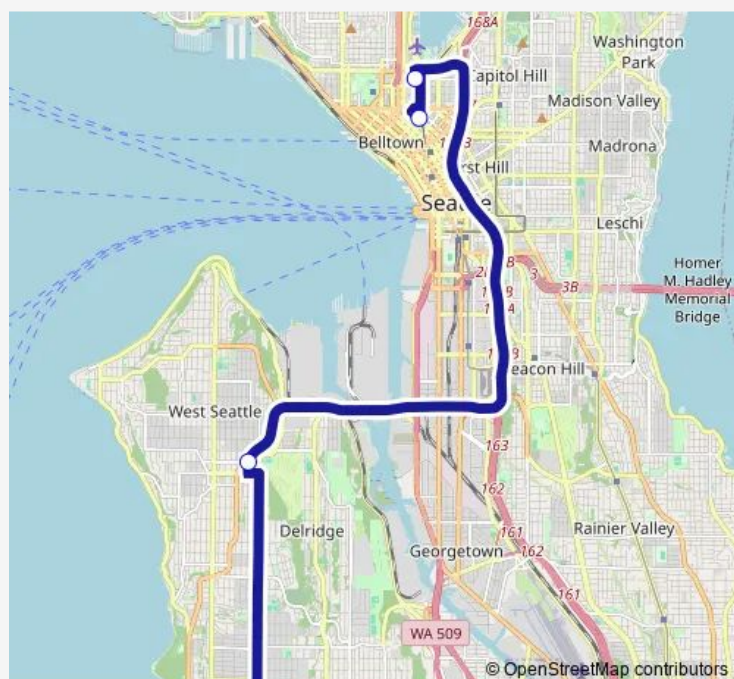

### Direction

SLU - West Seattle - Cloverdale — re:Invent

4 stops

[Open route schedule](#)

SLU - West Seattle - Cloverdale

SLU - West Seattle - Wardrobe Cleaners

Brazil

re:Invent

### Route schedule

SLU - West Seattle - Cloverdale — re:Invent

Monday 06:35-08:30

Tuesday 06:35-08:30

Wednesday 06:35-08:30

Thursday 06:35-08:30

Friday 06:35-08:30

Saturday —

### Route info

Direction: SLU - West Seattle - Cloverdale

Stops: 4

Trip Duration: 0 hour 52 min

■ (SLU) West Seattle - Cloverdale /Junction AM

(SLU) West Seattle - Cloverdale /Junction AM Bus time schedules and route maps are available in an offline PDF at [busmaps.com](https://busmaps.com). Use the [busmaps.com](https://busmaps.com) website to see live bus times, train schedule or subway schedule, and step-by-step directions for all public transit in