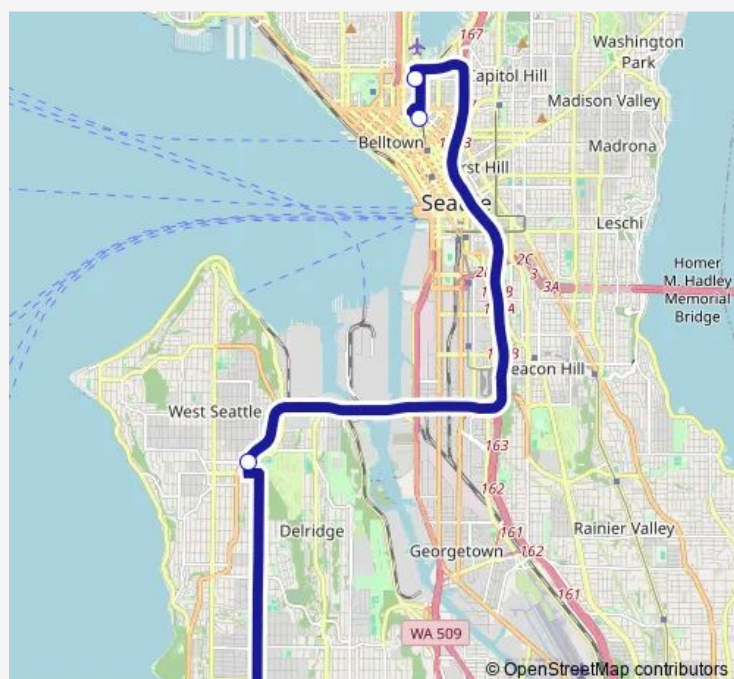

Bus (SLU) West Seattle - Cloverdale /Junction Am

[Go to website](#)

Direction

SLU - West Seattle - Cloverdale — re:Invent

4 stops

[Open route schedule](#)

SLU - West Seattle - Cloverdale

SLU - West Seattle - Wardrobe Cleaners

Brazil

re:Invent

Route schedule

SLU - West Seattle - Cloverdale — re:Invent

Monday 06:35-08:30

Tuesday 06:35-08:30

Wednesday 06:35-08:30

Thursday 06:35-08:30

Friday 06:35-08:30

Saturday —

Sunday —

Route info

Direction: SLU - West Seattle - Cloverdale

Stops: 4

Trip Duration: 0 hour 52 min

■ (SLU) West Seattle - Cloverdale /Junction Am

(SLU) West Seattle - Cloverdale /Junction Am Bus time schedules and route maps are available in an offline PDF at busmaps.com. Use the busmaps.com website to see live bus times, train schedule or subway schedule, and step-by-step directions for all public transit in Seattle