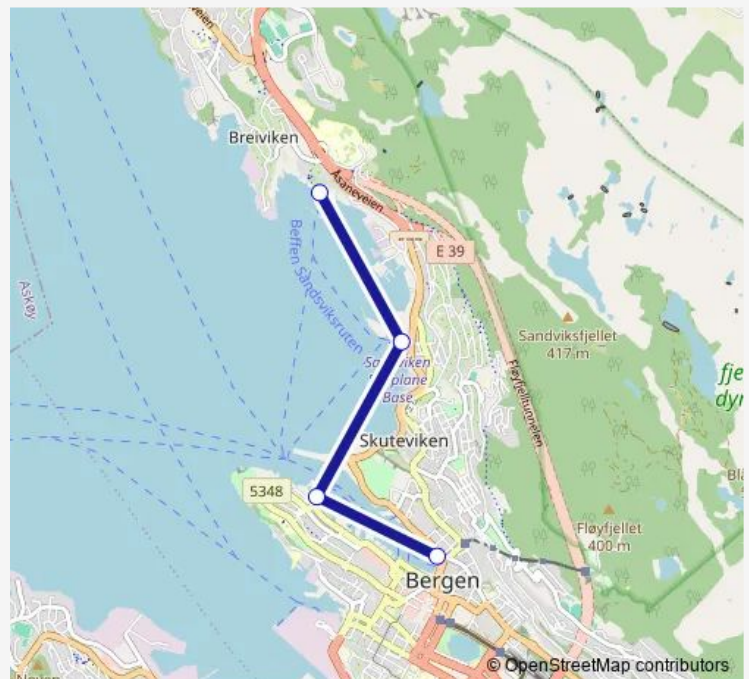

## Ferry BEF Vågen-Sandviken

[Go to website](#)**Direction**

Vågen rundetårn — Gamle Bergen Museum

4 stops

[Open route schedule](#)

Vågen rundetårn

Tollbodhopen

Norges Fiskerimuseum

Gamle Bergen Museum

**Route schedule**

Vågen rundetårn — Gamle Bergen Museum

Monday	11:00-16:30
Tuesday	11:00-16:30
Wednesday	11:00-16:30
Thursday	11:00-16:30
Friday	11:00-16:30
Saturday	11:00-16:30
Sunday	11:00-16:30

**Route info**

Direction: Vågen rundetårn

Stops: 4

Trip Duration: 0 hour 40 min

■ BEF — Vågen-Sandviken

**BusMaps**

## Route info

Direction: Vågen rundetårn

Stops: 3

Trip Duration: 0 hour 15 min