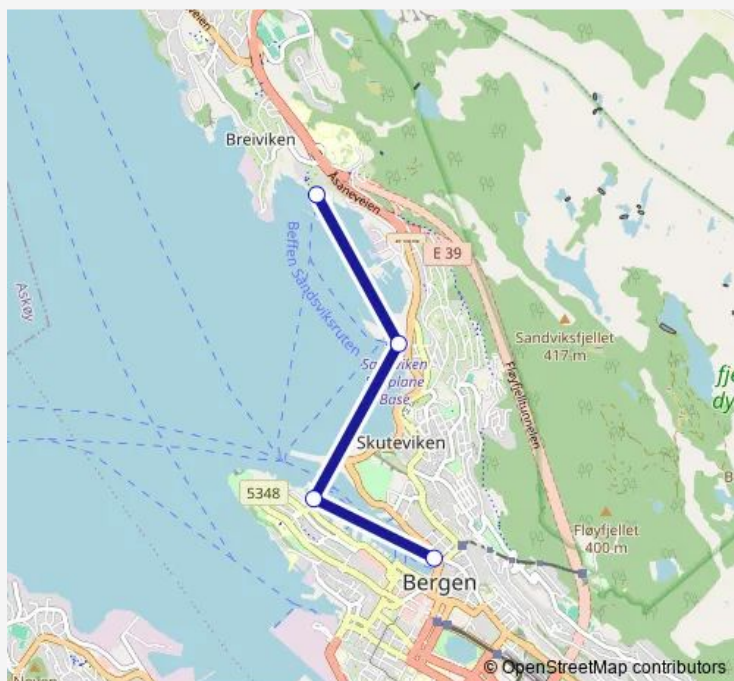

Ferry Bef Vågen-Sandviken

[Go to website](#)**Direction**

Vågen rundetårn — Gamle Bergen Museum

4 stops

[Open route schedule](#)

Vågen rundetårn

Tollbodhopen

Norges Fiskerimuseum

Gamle Bergen Museum

Route schedule

Vågen rundetårn — Gamle Bergen Museum

Monday	11:00-16:30
Tuesday	11:00-16:30
Wednesday	11:00-16:30
Thursday	11:00-16:30
Friday	11:00-16:30
Saturday	11:00-16:30
Sunday	11:00-16:30

Route info

Direction: Vågen rundetårn

Stops: 4

Trip Duration: 0 hour 40 min

■ Bef — Vågen-Sandviken

Direction

Vågen rundetårn — Vågen rundetårn

3 stops

Trip Duration: 0 hour 15 min

Direction

Gamle Bergen Museum — Vågen rundetårn

4 stops

[Open route schedule](#)

Gamle Bergen Museum

Norges Fiskerimuseum

Tollbodhopen