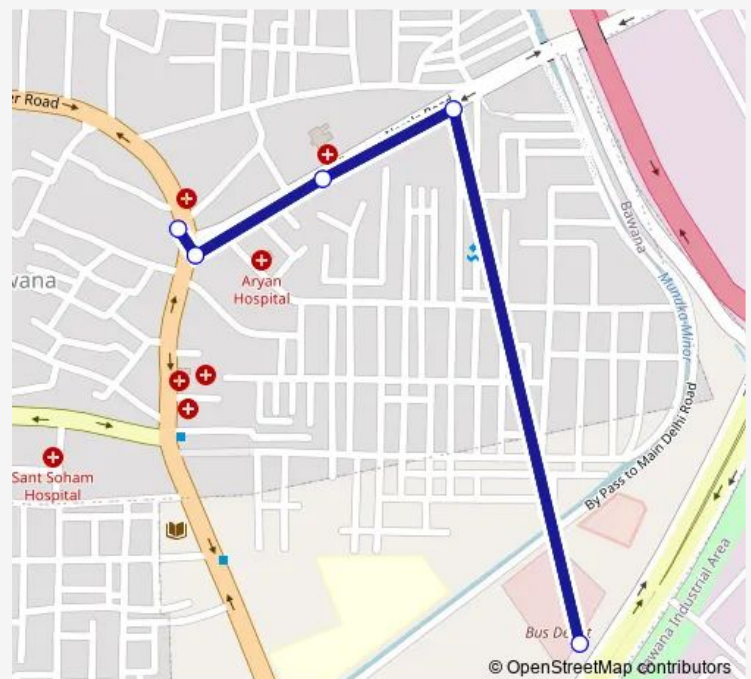

### Direction

Bawana Sec 1 Cluster Depot — Bawana Village

5 stops

[Open route schedule](#)

Bawana Sec 1 Cluster Depot

Bawana Soap Factory

Bawana Dispensary

Bawana Village Chowk

### Route schedule

Bawana Sec 1 Cluster Depot — Bawana Village

Monday 13:00-15:54

Tuesday 13:00-15:54

Wednesday 13:00-15:54

Thursday 13:00-15:54

Friday 13:00-15:54

Saturday 13:00-15:54

### Route info

Direction: Bawana Sec 1 Cluster Depot

Stops: 5

Trip Duration: 0 hour 4 min

119Inkstlup

BusMaps

119Inkstlup Bus time schedules and route maps are available in an offline PDF at [busmaps.com](https://busmaps.com). Use the [busmaps.com](https://busmaps.com) website to see live bus times, train schedule or subway schedule, and step-by-step directions for all public transit in Bawana