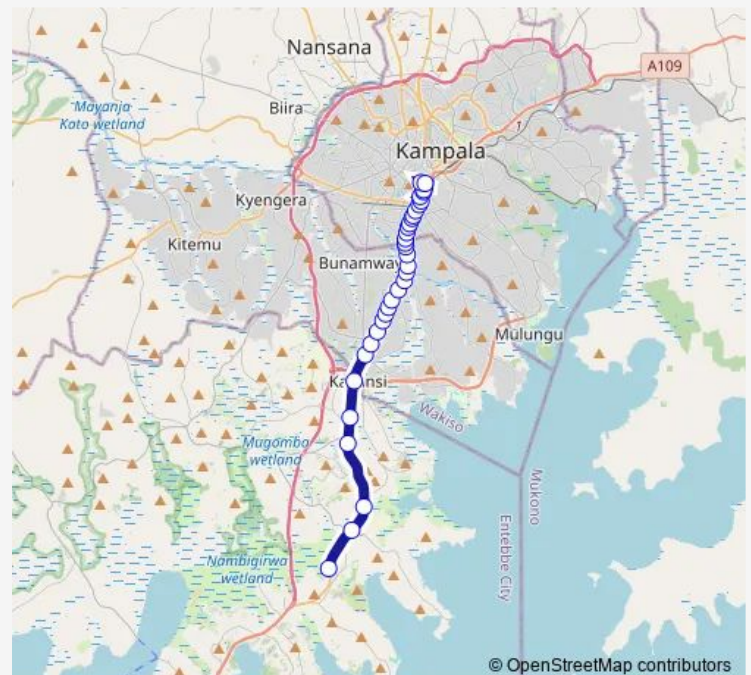

Namasuba Sign Post

Freedom City Shopping Centre

Mk Clinic - Najja Nankumbi

Route schedule

Kisubi — Hotel Hensek

Monday 06:30-19:00

Tuesday 06:30-19:00

Wednesday 06:30-19:00

Thursday 06:30-19:00

Friday 06:30-19:00

Saturday 06:30-19:00

Sunday 06:30-19:00

Route info

Direction: Kisubi

Stops: 34

Trip Duration: 1 hour 3 min

Kibuye Roundabout

Nakumatt (Lubiri Ring Rd)

Lubiri Ring Rd - Kayemba Rd Jct

Lucky Complex (Luriri Ring Rd)

Lubiri Ring Rd - Mutesi Rd Jct

Hotel Hensek

Direction

Gapco Totalpetro Station (Katwe) — Kisubi

Thursday 06:30-19:00

Friday 06:30-19:00

Saturday 06:30-19:00

Sunday 06:30-19:00

Route info

Direction: Gapco Totalpetro Station (Katwe)

Stops: 33

Trip Duration: 0 hour 54 min