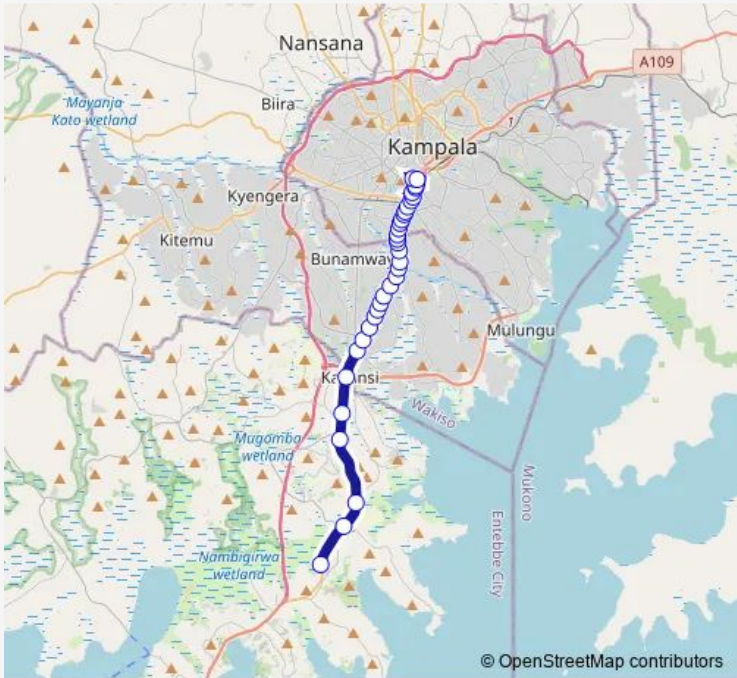

Bus IC140 Kisubi-Usafi Taxi Park

[Go to website](#)

**Direction**  
 Kisubi — Hotel Hensek  
 34 stops  
[Open route schedule](#)

- Kisubi
- Namulanda - Kawuku
- Kitende Rubeleto Junction
- Nakulait
- Kitende - Kajjansi
- Kajjansi
- Lweza Estate
- Mildmay Health Centre
- Seguku Sign Post
- Seguku Market
- Mogas Seguku
- Lubowa Police Station
- Full Gospel Church - Zana Sign Post
- Zana Stage
- Millenium Hotel (Lubowa-entebbe Rd)
- Hotel Explorer - Buganda Land Board Junction
- Batabata - Bata Zana
- Total Petrol Station (Namasumba)
- Namasuba Sign Post
- Freedom City Shopping Centre
- Mk Clinic - Najja Nankumbi

Route schedule  
 Kisubi — Hotel Hensek

Monday	06:30-19:00
Tuesday	06:30-19:00
Wednesday	06:30-19:00
Thursday	06:30-19:00
Friday	06:30-19:00
Saturday	06:30-19:00
Sunday	06:30-19:00

Route info  
 Direction: Kisubi  
 Stops: 34  
 Trip Duration: 1 hour 6 min

## Route info

Direction: Gapco Totalpetro Station (Katwe)

Stops: 33

Trip Duration: 1 hour 7 min

Mildmay Health Centre

Lweza Estate

Kajjansi

Kitende - Kajjansi