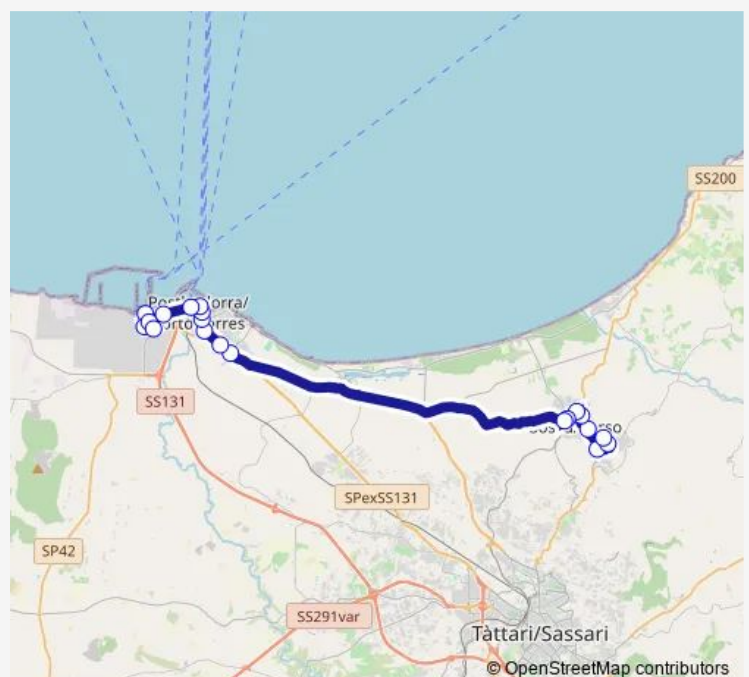

Wednesday 05:08-21:11

Thursday 05:08-21:11

Friday 05:08-21:11

Saturday 05:08-21:11

Sunday 05:08-21:11

Route info

Direction: Sennori VIA Roma-Distributore

Stops: 20

Trip Duration: 0 hour 37 min

Linea 753 — Multedu - Castelsardo - Sennori - Sorso - Portotorres - Z.I.Portotorres

Direction

Sorso Convento Cappuccini — Mulateddu

8 stops

[Open route schedule](#)

Sorso Convento Cappuccini

Route schedule

Porto Torres Z.I. Centro — Sennori VIA Roma-Distributore

Monday 06:13-22:13

Tuesday 06:13-22:13

Wednesday 06:13-22:13

Thursday 06:13-22:13

Friday 06:13-22:13

Saturday 06:13-22:13

Sunday 06:13-22:13

Route info

Direction: Porto Torres Z.I. Centro

Stops: 14

Trip Duration: 0 hour 30 min

Linea 753 Bus time schedules and route maps are available in an offline PDF at busmaps.com. Use the busmaps.com website to see live bus times, train schedule or subway schedule, and step-by-step directions for all public transit in Porto Torres