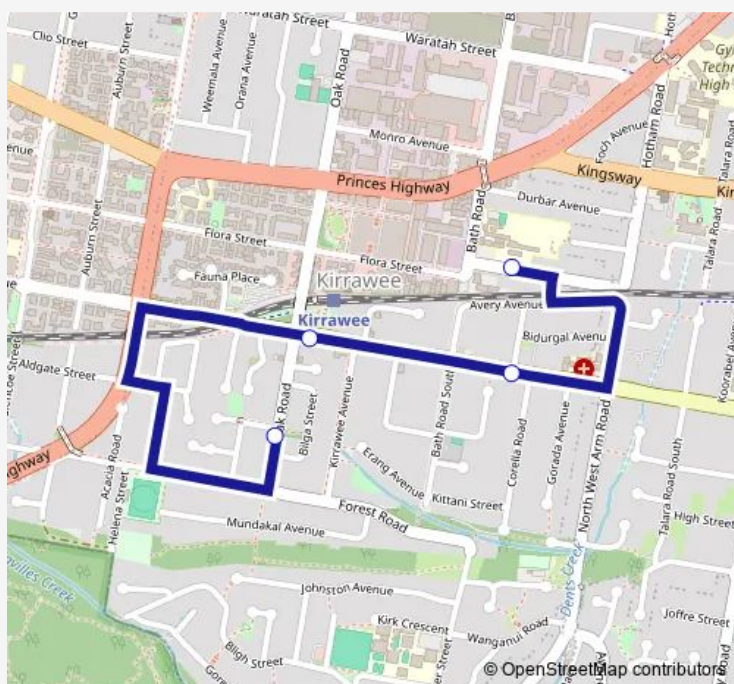

School Bus S265 Kirrawee PS to Kirrawee Hs

[Go to website](#)

Direction

Kirrawee Public School, Clements Pde — Oak Rd At Haymet St

4 stops

[Open route schedule](#)

Kirrawee Public School, Clements Pde

President Av Opp Balgang Av

President Av At Oak Rd

Oak Rd At Haymet St

Route schedule

Kirrawee Public School, Clements Pde — Oak Rd At Haymet St

Monday	15:47
Tuesday	15:47
Wednesday	15:47
Thursday	15:47
Friday	15:47
Saturday	—
Sunday	—

Route info

Direction: Kirrawee Public School, Clements Pde

Stops: 4

Trip Duration: 0 hour 10 min

S265 — Kirrawee PS to Kirrawee Hs

S265 School Bus time schedules and route maps are available in an offline PDF at busmaps.com. Use the busmaps.com website to see live bus times, train schedule or subway schedule, and step-by-step directions for all public transit in Sydney