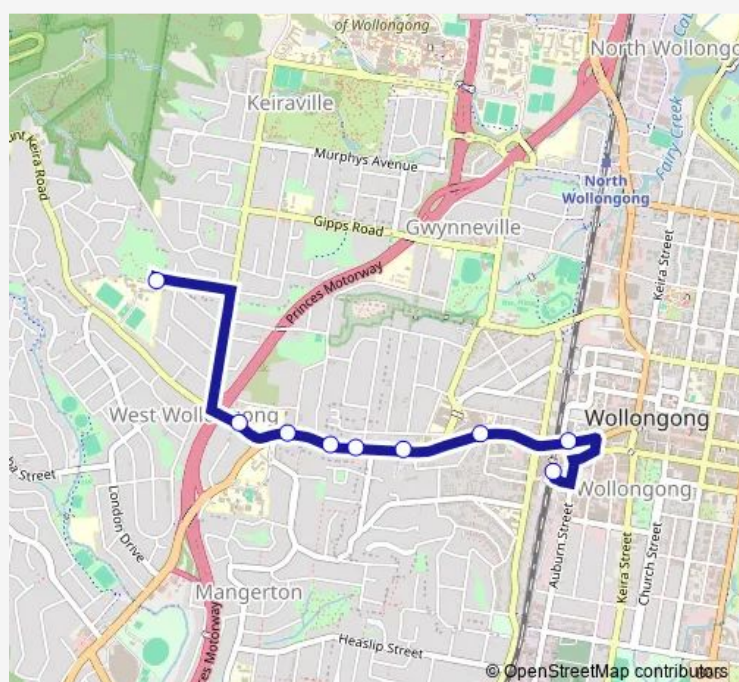

School Bus S265 Edmund Rice College to Wollongong Station

[Go to website](#)

Direction

Edmund Rice College, School Grounds, Keira Mine Rd — Wollongong Station, Station St

9 stops

[Open route schedule](#)

Edmund Rice College, School Grounds, Keira Mine Rd

Mount Keira Rd Before Crown St

Crown St At Fisher St

Crown St After Gilmore St

Crown St At Rosemont St

Crown St Opp Staff St

Wollongong Hospital, Crown St

Crown St Opp Station St

Wollongong Station, Station St

Route schedule

Edmund Rice College, School Grounds, Keira Mine Rd — Wollongong Station, Station St

Monday	14:30
Tuesday	14:30
Wednesday	14:30
Thursday	14:30
Friday	14:30
Saturday	—
Sunday	—

Route info

Direction: Edmund Rice College, School Grounds, Keira Mine Rd

Stops: 9

Trip Duration: 0 hour 8 min

S265 School Bus time schedules and route maps are available in an offline PDF at busmaps.com. Use the busmaps.com website to see live bus times, train schedule or subway schedule, and step-by-step directions for all public transit in Wollongong