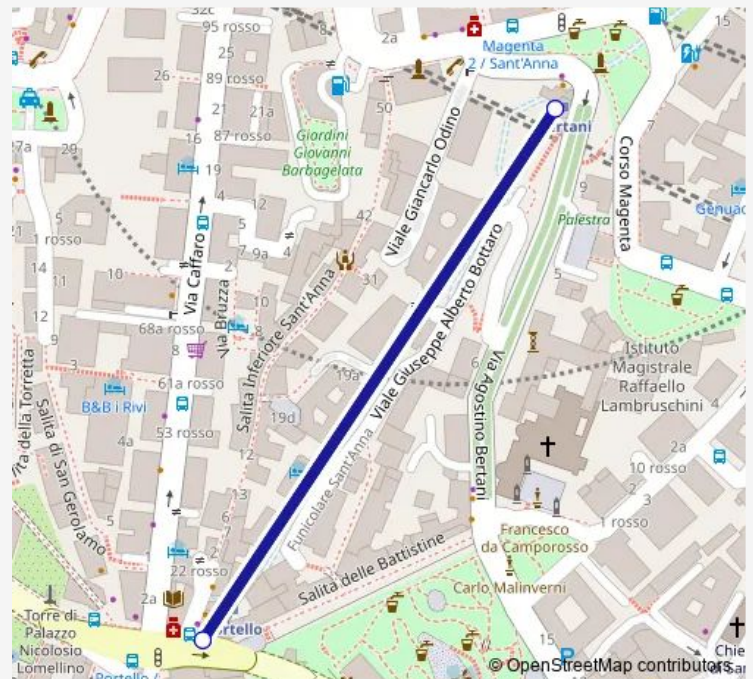

Funicular ANN Funicolare Sant'Anna

[Go to website](#)

Direction

Bertani/IMP Spec — Portello/IMP Spec

2 stops

[Open route schedule](#)

Bertani/IMP Spec

Portello/IMP Spec

Route info

Direction: Bertani/IMP Spec

Stops: 2

Trip Duration: 0 hour 5 min

■ ANN — Funicolare Sant'Anna

Direction

Portello/IMP Spec — Bertani/IMP Spec

2 stops