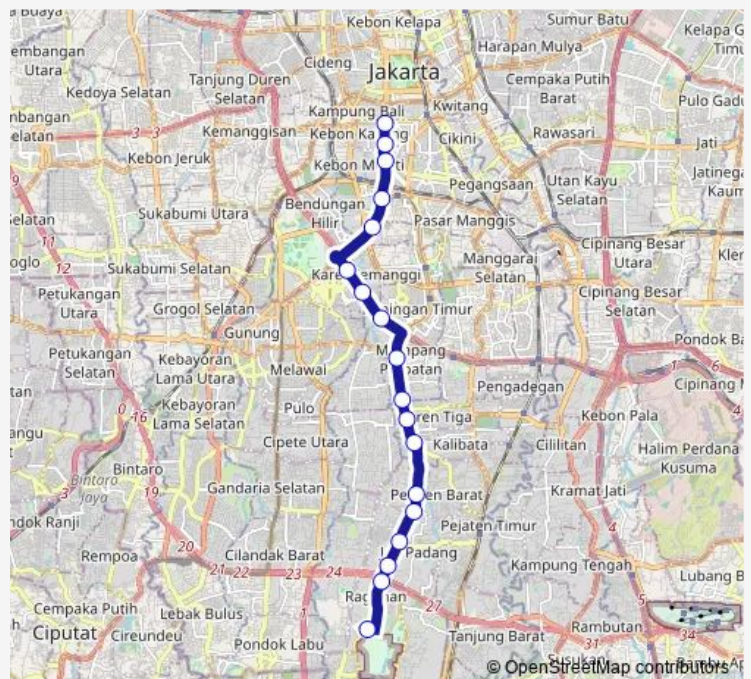

Gatot Subroto Jamsostek Arah Barat

Gatot Subroto Lipi Arah Barat

Komdak 1

Karet Sudirman D-E-F

Dukuh Atas 1

Tosari

Bundaran HI Astra

MH Thamrin

Route schedule

Ragunan — MH Thamrin

Monday	05:00
Tuesday	05:00
Wednesday	05:00
Thursday	05:00
Friday	05:00
Saturday	05:00
Sunday	05:00

Route info

Direction: Ragunan

Stops: 18

Trip Duration: 1 hour 12 min

6b — Ragunan - MH Thamrin via Semanggi

Monday 05:00

Tuesday 05:00

Wednesday 05:00

Thursday 05:00

Friday 05:00

Saturday 05:00

Sunday 05:00

Route info