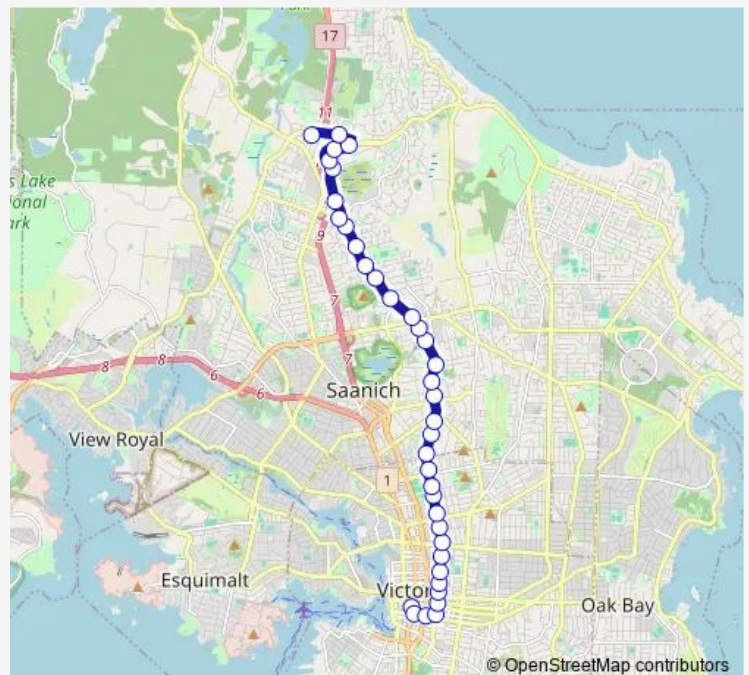

Saturday —

Sunday —

Route info

Direction: Royal Oak Exch Bay C

Stops: 34

Trip Duration: 0 hour 32 min

6B — Royal Oak Exch / Downtown via Chatterton

Quadra St at Tolmie Ave

Quadra St at Finlayson St

Quadra St at Summit Ave

Quadra St at Topaz Ave

Quadra St at Hillside Ave

Quadra St at Kings Rd

Quadra St at Bay St

Quadra St at Princess Ave

Quadra St at Caledonia Ave

Quadra St at North Park St

Quadra St at Pandora Ave

Yates St at Quadra St

Douglas St at View St

**Direction**

Douglas St at View St — Royal Oak Exch Bay B

37 stops

[Open route schedule](#)

## Route info

Direction: Douglas St at View St

Stops: 37

Trip Duration: 0 hour 37 min

Quadra St at Ambassador Ave

Quadra St at Rogers Ave

Quadra St at Beckwith Ave

Quadra St at Caen Rd