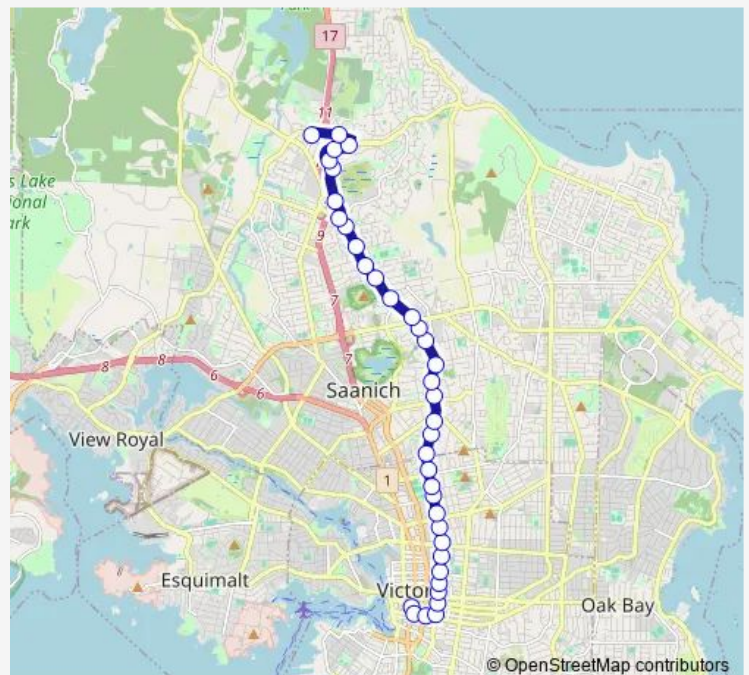

Thursday 06:27-19:21

Friday 06:27-19:21

Saturday —

Sunday —

Route info

Direction: Royal Oak Exch Bay C

Stops: 34

Trip Duration: 0 hour 29 min

Quadra St at Princess Ave

Quadra St at Caledonia Ave

Quadra St at North Park St

Quadra St at Pandora Ave

Yates St at Quadra St

Douglas St at View St

Direction

Douglas St at View St — Royal Oak Exch Bay B

37 stops

[Open route schedule](#)

Douglas St at View St

Fort St at Douglas St

Fort St at Blanshard St

Quadra St at View St

Quadra St at Johnson St

Quadra St at Pandora Ave

Thursday 06:28-19:22

Friday 06:28-19:22

Saturday —

Sunday —

Route info

Direction: Douglas St at View St

Stops: 37

Trip Duration: 0 hour 33 min