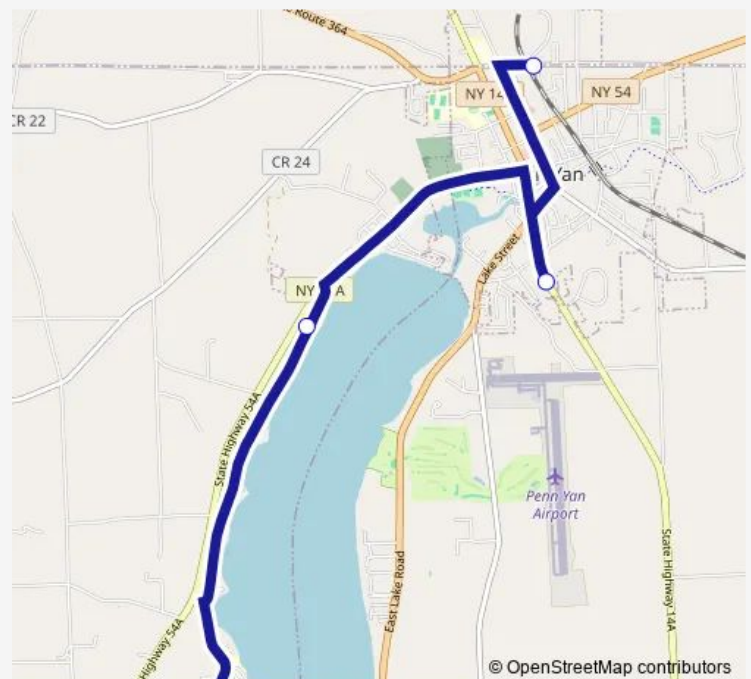

Bus 6b Penn Yan 6b

[Go to website](#)

Direction

235 North Ave — Keuka College (Hegeman Hall)

4 stops

[Open route schedule](#)

235 North Ave

Keuka Gardens Apartments

Colonial Motel

Keuka College (Hegeman Hall)

Route schedule

235 North Ave — Keuka College (Hegeman Hall)

Monday	14:00
Tuesday	14:00
Wednesday	14:00
Thursday	14:00
Friday	14:00
Saturday	—
Sunday	—

Route info

Direction: 235 North Ave

Stops: 4

Trip Duration: 0 hour 30 min

Direction

Keuka College (Hegeman Hall) — 235 North Ave

4 stops

[Open route schedule](#)

Keuka College (Hegeman Hall)

Direction: Keuka College (Hegeman Hall)

Stops: 4

Trip Duration: 0 hour 25 min

6b Bus time schedules and route maps are available in an offline PDF at busmaps.com. Use the busmaps.com website to see live bus times, train schedule or subway schedule, and step-by-step directions for all public transit in Penn Yan