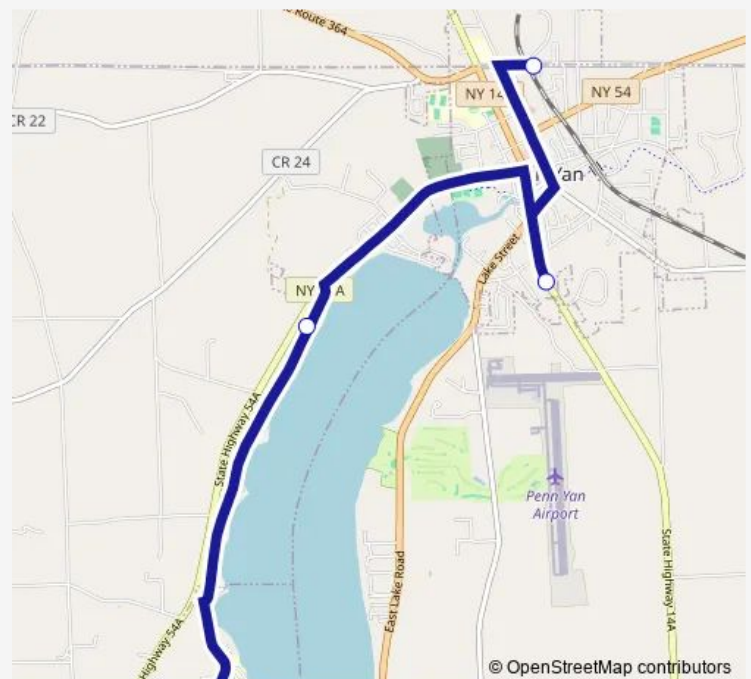

Bus 6B Penn Yan 6b

[Go to website](#)

Direction

235 North Ave — Keuka College (Hegeman Hall)

4 stops

[Open route schedule](#)

235 North Ave

Keuka Gardens Apartments

Colonial Motel

Keuka College (Hegeman Hall)

Route schedule

235 North Ave — Keuka College (Hegeman Hall)

Monday	14:00
Tuesday	14:00
Wednesday	14:00
Thursday	14:00
Friday	14:00
Saturday	—
Sunday	—

Route info

Direction: 235 North Ave

Stops: 4

Trip Duration: 0 hour 30 min

Direction

Keuka College (Hegeman Hall) — 235 North Ave

4 stops

[Open route schedule](#)

Keuka College (Hegeman Hall)

Direction: Keuka College (Hegeman Hall)

Stops: 4

Trip Duration: 0 hour 25 min

6B Bus time schedules and route maps are available in an offline PDF at busmaps.com. Use the busmaps.com website to see live bus times, train schedule or subway schedule, and step-by-step directions for all public transit in Penn Yan