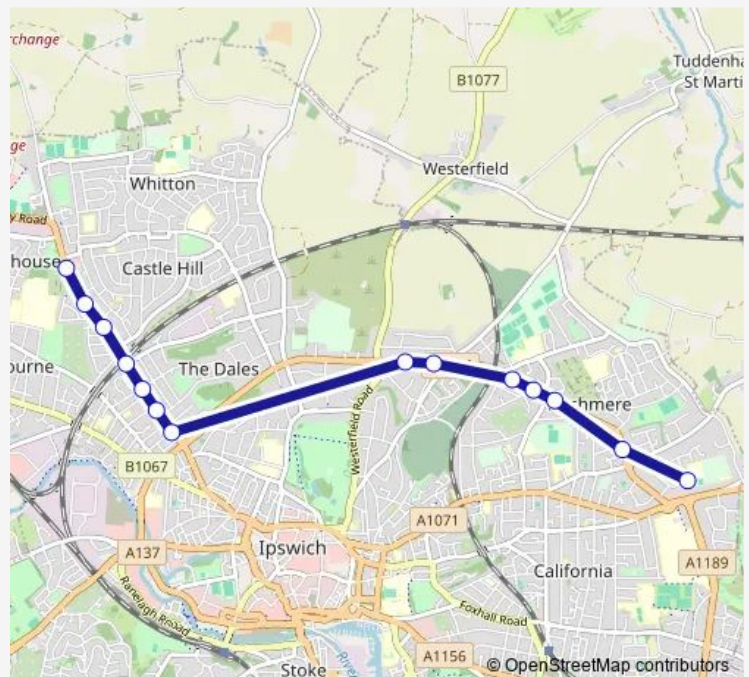

### Route info

Direction: St Albans School

Stops: 14

Trip Duration: 0 hour 18 min

6B — St Albans High School - Norwich Road

6B Bus time schedules and route maps are available in an offline PDF at [busmaps.com](https://busmaps.com). Use the [busmaps.com](https://busmaps.com) website to see live bus times, train schedule or subway schedule, and step-by-step directions for all public transit in Ipswich