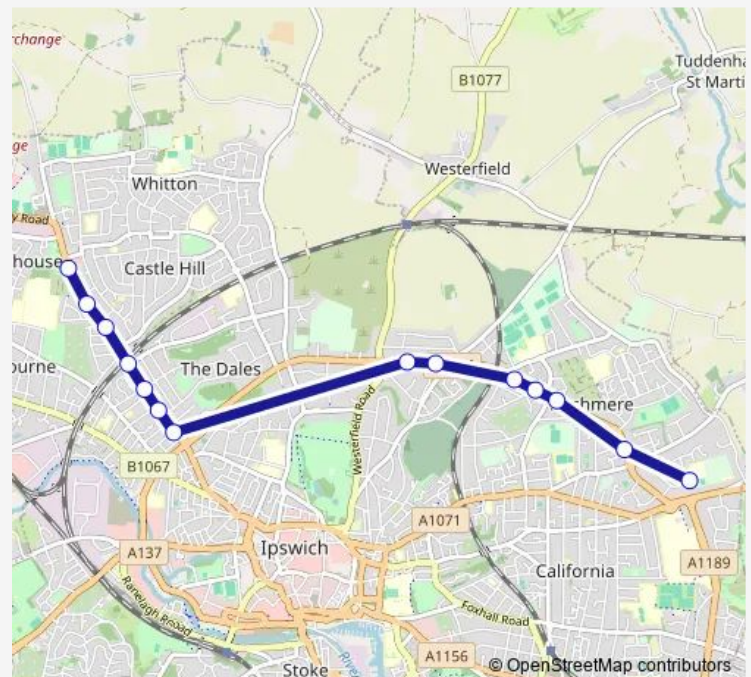

Colchester Road

116

Baptist Church

Cranfield Court

Valley Road

Westwood Avenue

Richmond Road

Springfield Lane

Wednesday 15:25

Thursday 15:25

Friday 15:25

Saturday —

Sunday —

Route info

Direction: St Albans School

Stops: 14

Trip Duration: 0 hour 18 min

6B — St Albans High School - Norwich Road

6B Bus time schedules and route maps are available in an offline PDF at busmaps.com. Use the busmaps.com website to see live bus times, train schedule or subway schedule, and step-by-step directions for all public transit in Ipswich