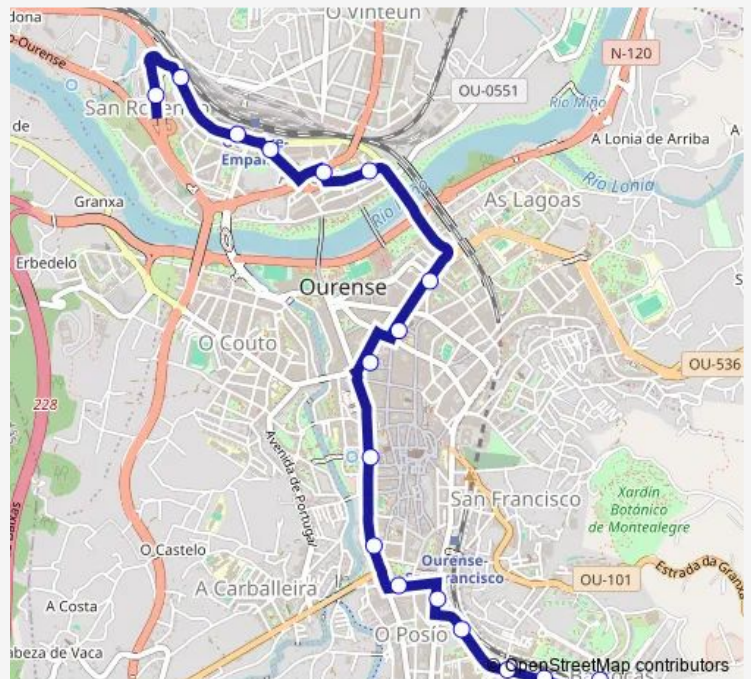

Curros Enríquez

Vicente Risco

Parque DA Ponte

Caldas Nº36

Estacion Intermodal

Eulogio Gomez Franqueira

Antiga Estacion Bus

**Route schedule**

RUA Carlos Velo — Antiga Estacion Bus

Monday 06:30-21:30

Tuesday 06:30-21:30

Wednesday 06:30-21:30

Thursday 06:30-21:30

Friday 06:30-21:30

Saturday 06:30-21:30

Sunday 07:30-21:30

**Route info**

Direction: RUA Carlos Velo

Stops: 17

Trip Duration: 0 hour 25 min

6B — Estacion Buses (Couto) - Residencia

## Route info

Direction: Antiga Estacion Bus

Stops: 17

Trip Duration: 0 hour 25 min

**Direction**

RUA Carlos Velo — Eulogio Gomez Franqueira

16 stops

[Open route schedule](#)