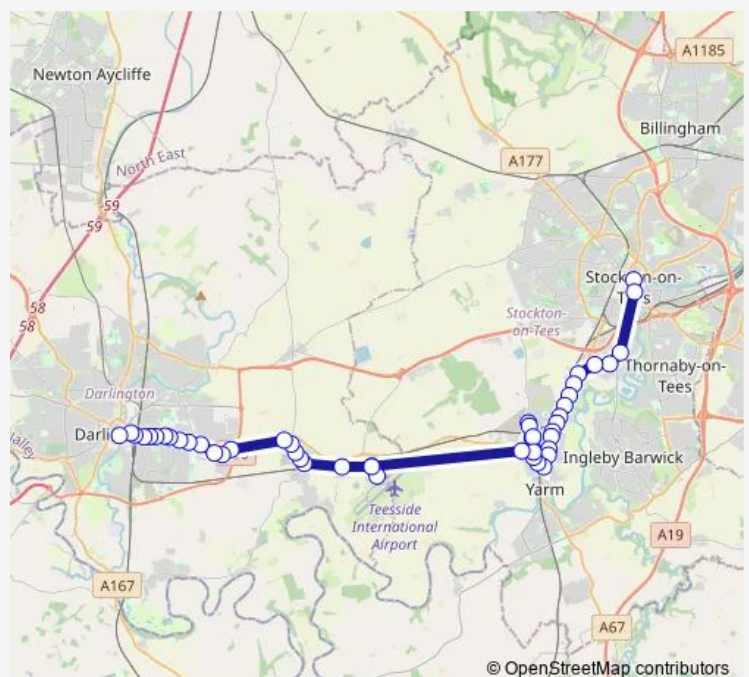

—

Sunday

08:30-16:50

Route info

Direction: High Street Stand D

Stops: 48

Trip Duration: 0 hour 45 min

■ 6B — Stockton-on-Tees High Street North - Darlington Town Hall

Allens West Roundabout

Greenfield Drive

The Eagle

Valley Gardens

Middleton St George Hospital

Terminal Building

Middleton St George Hospital

Virginia Estate