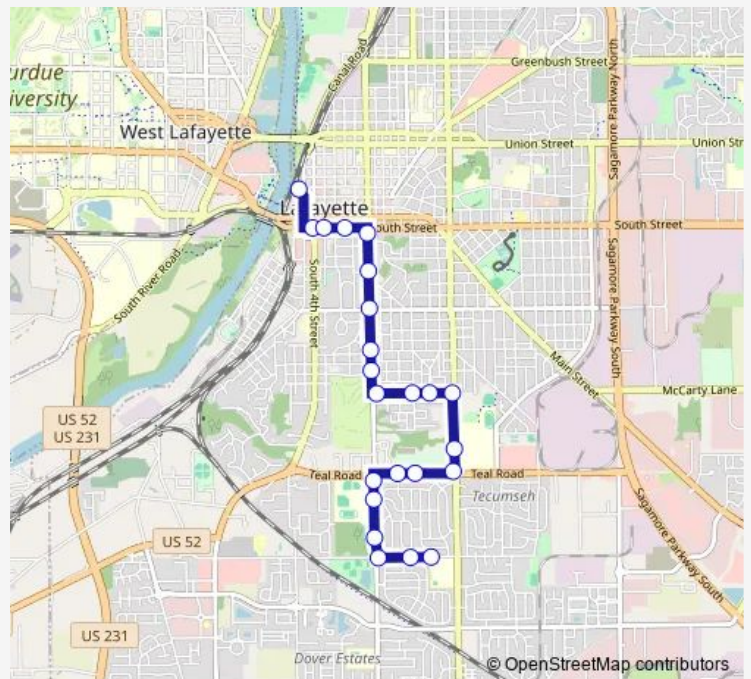

Bus 6b South 9th St

[Go to website](#)

Direction

Edgelea School on Beck Ln (West Drive): Bus682s —
Citybus Center: Bus215

20 stops

[Open route schedule](#)

Edgelea School on Beck Ln (West Drive): Bus682s

Beck Ln & 18th St (West of): Bus776

4th St & North St (SE Corner): Bus147

Citybus Center: Bus215

Route schedule

Edgelea School on Beck Ln (West Drive): Bus682s —
Citybus Center: Bus215

Monday	15:27
Tuesday	15:27
Wednesday	15:27
Thursday	15:27
Friday	15:27
Saturday	10:27-14:57
Sunday	—

Route info

Direction: Edgelea School on Beck Ln (West Drive):
Bus682s

Stops: 20

Trip Duration: 0 hour 18 min

6b — South 9th St

Direction

Citybus Center: Bus215 — Edgelea School on Beck Ln
(West Drive): Bus682s

Sunday —

Route info

Direction: Citybus Center: Bus215

Stops: 23

Trip Duration: 0 hour 12 min

Direction

Edgelea School on Beck Ln (West Drive): Bus682s —
Citybus Center: Bus215

20 stops