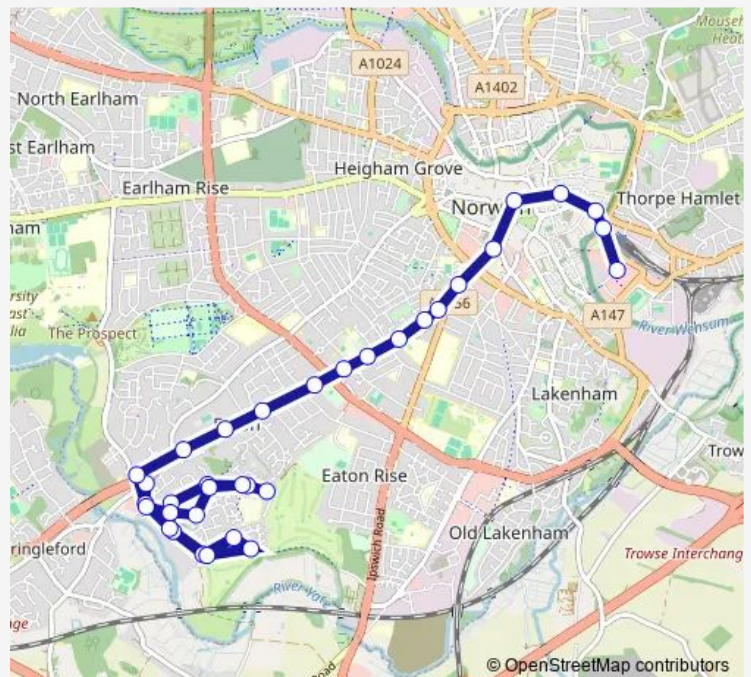

Elveden Close

Judges Walk

Branksome Road

Route schedule

The Cellarhouse — Morrisons

Monday 07:53-18:16

Tuesday 07:53-18:16

Wednesday 07:53-18:16

Thursday 07:53-18:16

Friday 07:53-18:16

Saturday 07:53-18:16

Sunday 07:53-18:16

Route info

Direction: The Cellarhouse

Stops: 34

Trip Duration: 0 hour 36 min

6B — Riverside Retail Park - Newmarket Road - Eaton

Leopold Road

Lime Tree Road

Albemarle Road

Town Close Road

Eagle Walk

Brunswick Road

St Stephens Square

St Stephens Street

Castle Meadow

Prince of Wales Road

Prince of Wales Road

Riverside Road

Morrisons

Direction

The Cellarhouse — Bus Station