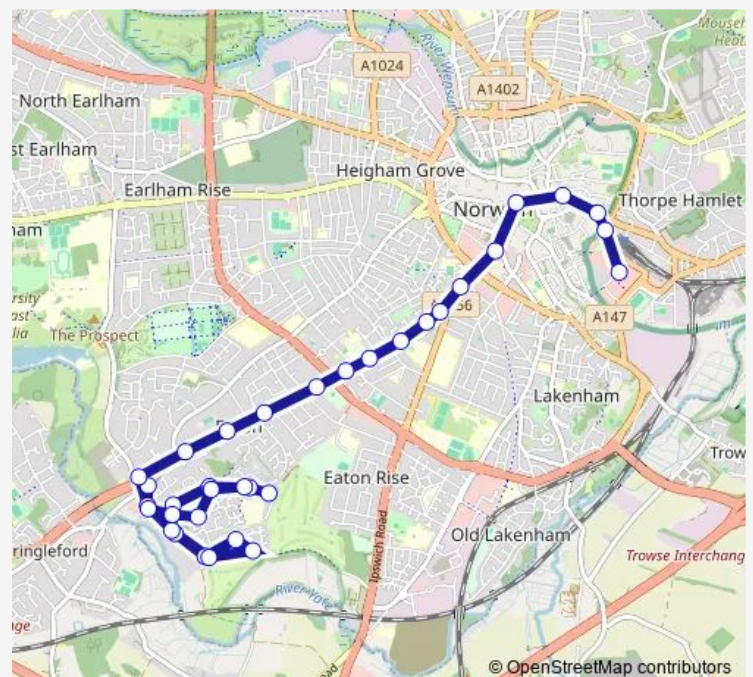

### Route schedule

The Cellarhouse — Morrisons

Monday 07:53-18:16

Tuesday 07:53-18:16

Wednesday 07:53-18:16

Thursday 07:53-18:16

Friday 07:53-18:16

Saturday 07:53-18:16

### Route info

Direction: The Cellarhouse

Stops: 34

Trip Duration: 0 hour 36 min

6B — Riverside Retail Park - Newmarket Road - Eaton

Leopold Road

Lime Tree Road

Albemarle Road