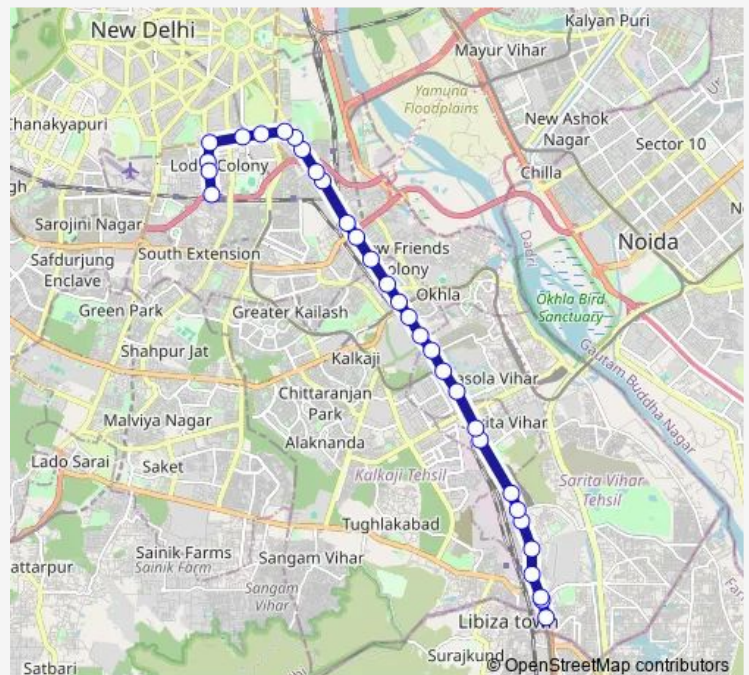

Thursday 06:00-17:22

Friday 06:00-17:22

Saturday 06:00-17:22

Sunday 06:00-17:22

Route info

Direction: Badarpur Border

Stops: 31

Trip Duration: 1 hour 2 min