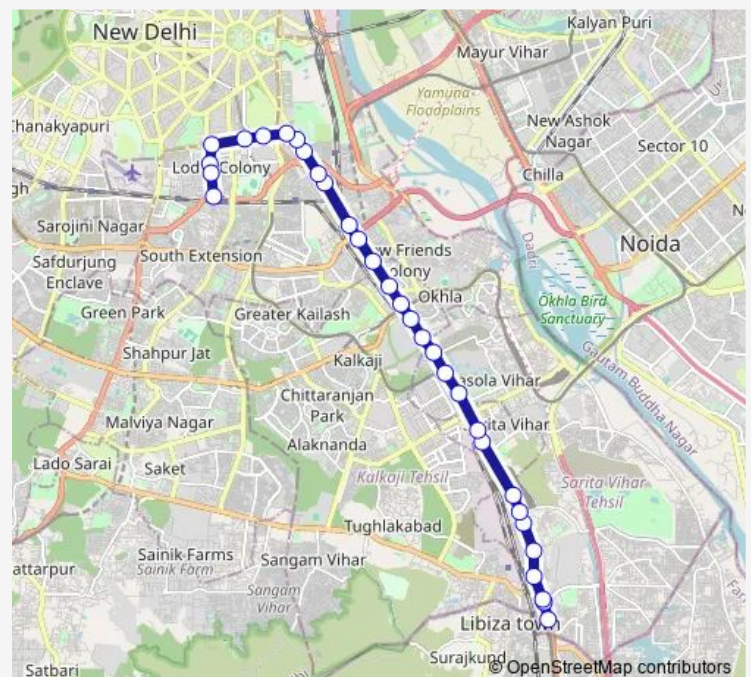

### Route schedule

Badarpur Border — Kushak Nallah Depot

Monday 06:00-17:22

Tuesday 06:00-17:22

Wednesday 06:00-17:22

Thursday 06:00-17:22

Friday 06:00-17:22

Saturday 06:00-17:22

### Route info

Direction: Badarpur Border

Stops: 31

Trip Duration: 1 hour 2 min

405linkstldown

BusMaps

Bhogal (Jungpura)

Nizamuddin Extension