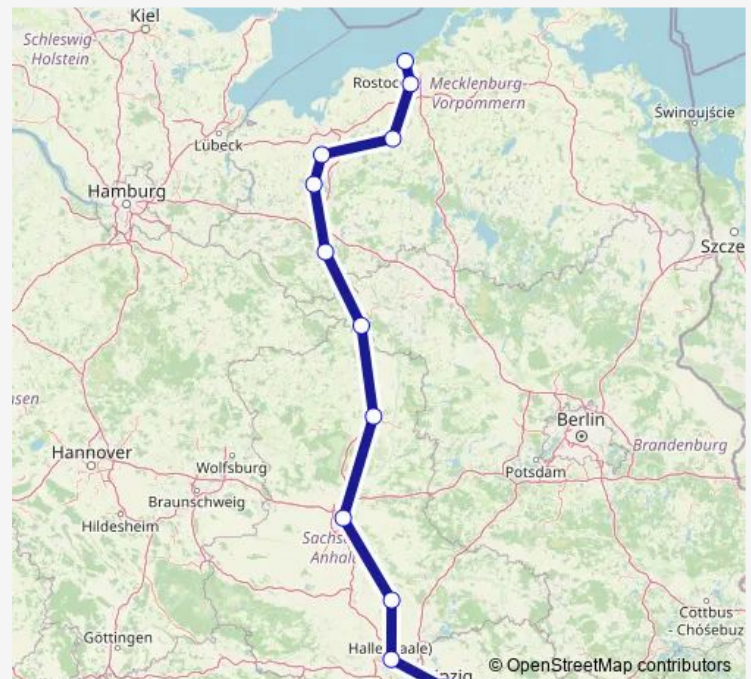

Lüneburg

Hamburg-Harburg

Hamburg Hbf

Hamburg-Altona

### Route schedule

Magdeburg Hbf — Hamburg-Altona

|           |       |
|-----------|-------|
| Monday    | 06:59 |
| Tuesday   | 06:59 |
| Wednesday | 06:59 |
| Thursday  | 06:59 |
| Friday    | 06:59 |
| Saturday  | —     |
| Sunday    | —     |

### Route info

Direction: Magdeburg Hbf

Stops: 8

Trip Duration: 2 hour 43 min

■ IC 57

BusMaps