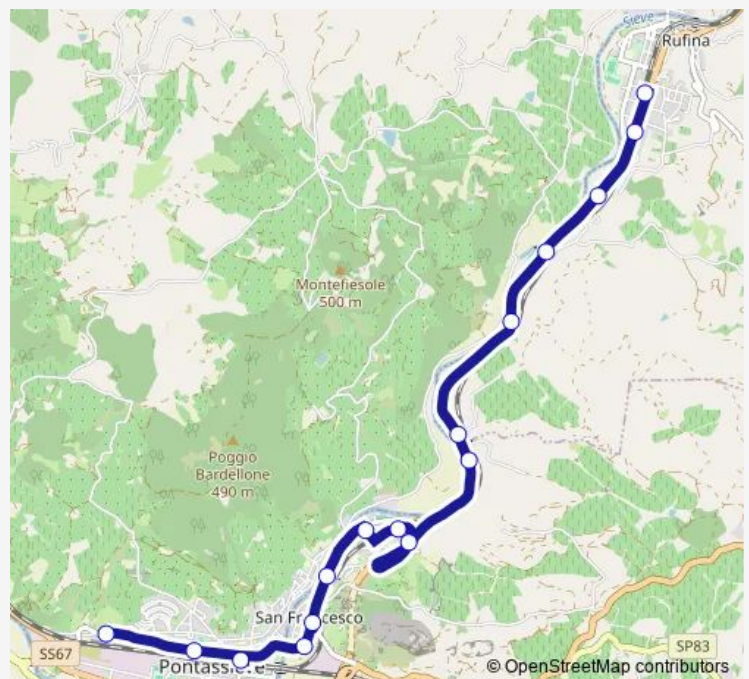

### Direction

I Veroni — Rufina Stazione Fs

16 stops

[Open route schedule](#)

I Veroni

Ruffino\_V

Pontassieve Fs

La Palla

Masseto\_V

Rufina Loc. Masseto\_V

Rufina Via Fiorentina\_V

Rufina Stazione Fs

### Route schedule

I Veroni — Rufina Stazione Fs

Monday	08:10
Tuesday	08:10
Wednesday	08:10
Thursday	08:10
Friday	08:10
Saturday	08:10
Sunday	—

### Route info

Direction: I Veroni

Stops: 16

Trip Duration: 0 hour 15 min

325 B Bus time schedules and route maps are available in an offline PDF at [busmaps.com](https://busmaps.com). Use the [busmaps.com](https://busmaps.com) website to see live bus times, train schedule or subway schedule, and step-by-step directions for all public transit in Pontassieve