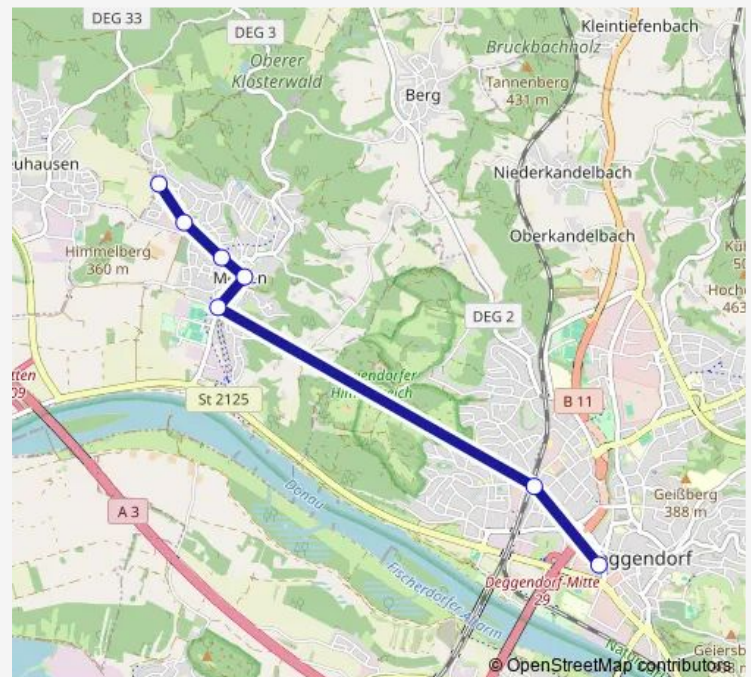

Metten, Marktplatz

Metten, Donaustr.

Deggendorf Hbf

Deggendorf, Busbahnhof

Route schedule

Metten, Veilchenstr. — Deggendorf, Busbahnhof

Monday 08:13-17:00

Tuesday 08:13-17:00

Wednesday 08:13-17:00

Thursday 08:13-17:00

Friday 08:13-17:00

Saturday 07:52

Sunday —

Route info

Direction: Metten, Veilchenstr.

Stops: 7

Trip Duration: 0 hour 13 min

4117

Direction

Deggendorf, Busbahnhof — Metten, Veilchenstr.

6 stops

[Open route schedule](#)

Deggendorf, Busbahnhof

Deggendorf Hbf

Metten, Donaustr.

Metten, Marktplatz

Metten, Mittelschule, Finsinger Str.

Metten, Veilchenstr.

Route schedule

Deggendorf, Busbahnhof — Metten, Veilchenstr.

Monday 07:13-16:30

Tuesday 07:13-16:30