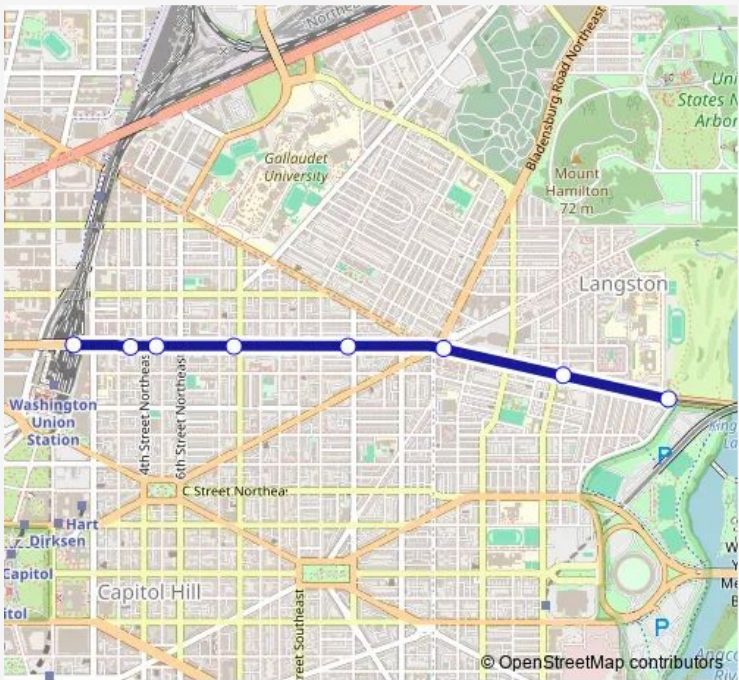

**Tram H St - Benning**

[Go to website](#)

**Direction**  
 Benning Rd and Oklahoma Ave NE (Tk 1) — Union Station  
 - DC Streetcar / H Street

8 stops

[Open route schedule](#)

- Benning Rd and Oklahoma Ave NE (Tk 1)
- Benning Rd and 19th St Ne
- Benning Rd and 15th St Ne
- H St and 13th St Ne
- H St and 8th St Ne
- H St and 5th St Ne
- H St and 3rd St Ne
- Union Station - DC Streetcar / H Street

**Route schedule**  
 Benning Rd and Oklahoma Ave NE (Tk 1) — Union Station  
 - DC Streetcar / H Street

Monday	06:01-00:01 <sup>+1</sup>
Tuesday	06:01-00:01 <sup>+1</sup>
Wednesday	06:01-00:01 <sup>+1</sup>
Thursday	06:01-00:01 <sup>+1</sup>
Friday	06:01-02:01 <sup>+1</sup>
Saturday	08:01-01:49 <sup>+1</sup>
Sunday	08:01-22:01

**Route info**

Direction: Benning Rd and Oklahoma Ave NE (Tk 1)

Stops: 8

Trip Duration: 0 hour 20 min

H St - Benning

## Direction

Union Station - DC Streetcar / H Street — Benning Rd and Oklahoma Ave NE (Tk 2)

8 stops

[Open route schedule](#)

Union Station - DC Streetcar / H Street

H St and 3rd St Ne

H St and 5th St Ne

H St and 8th St Ne