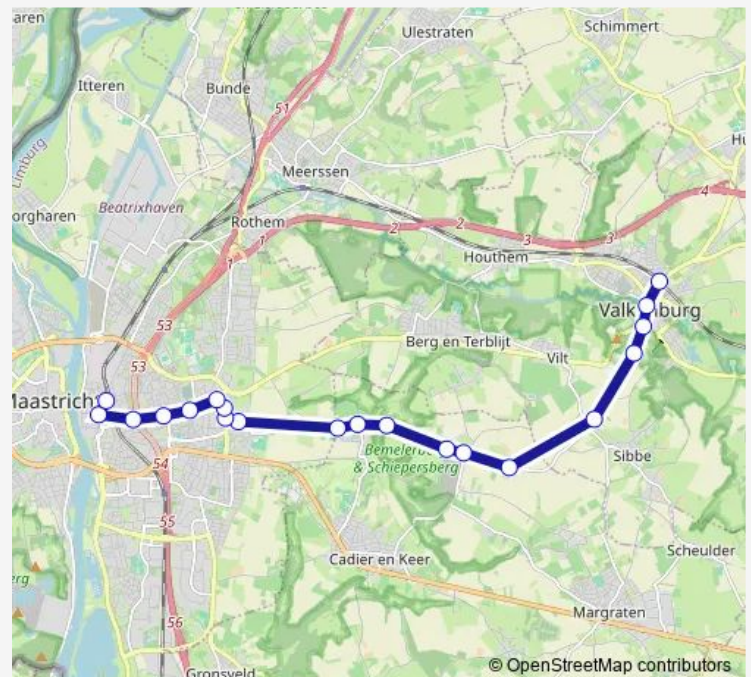

Valkenburg, Grendelplein

Valkenburg, Wilhelminalaan

Valkenburg, Station (Bus)

### Route schedule

Maastricht, Station (Bus) — Valkenburg, Station (Bus)

Monday 05:44-22:35

Tuesday 05:44-22:35

Wednesday 05:44-22:35

Thursday 05:44-22:35

Friday 05:44-22:35

Saturday 06:44-22:35

### Route info

Direction: Maastricht, Station (Bus)

Stops: 20

Trip Duration: 0 hour 25 min