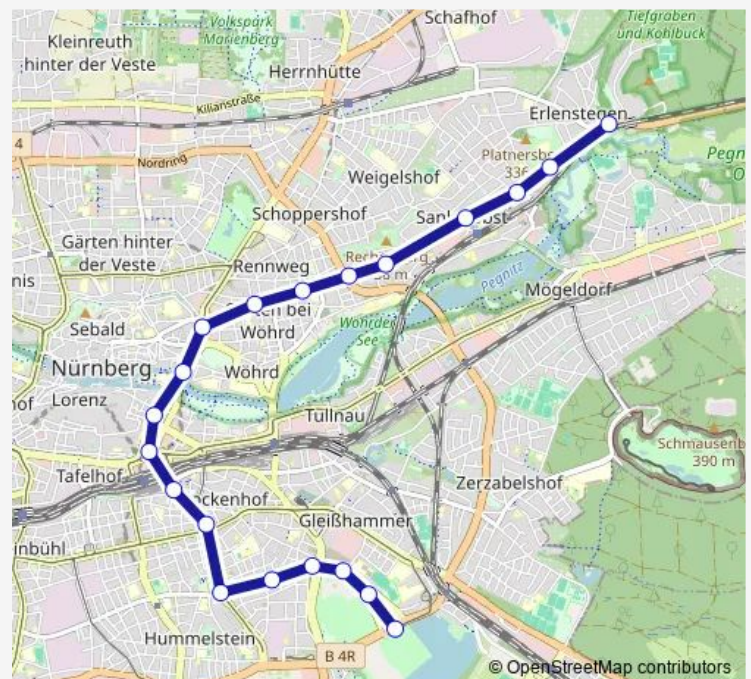

Metro 8

[Go to website](#)

Direction

undefined — undefined

0 stops

[Open route schedule](#)

Route schedule

undefined — undefined

Monday 04:36-05:26

Tuesday 04:36-05:26

Wednesday 04:36-05:26

Thursday 04:36-05:26

Friday 04:36-05:26

Saturday 04:58

Sunday —

Route info

Direction:

Stops: 0

Trip Duration: — min