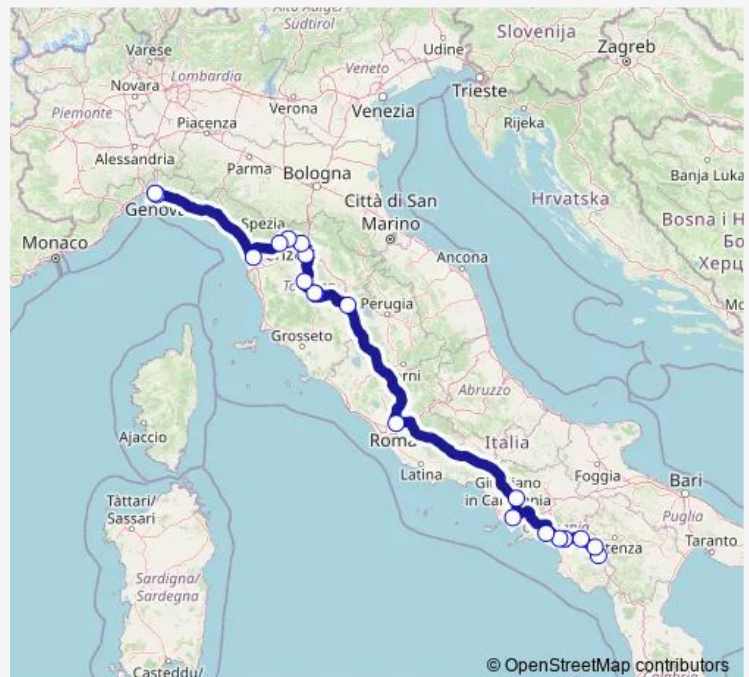

Monday 14:15

Tuesday 14:15

Wednesday —

Thursday 14:15

Friday 14:15

Saturday 14:15

Sunday 14:15

Route info

Direction: Nice Airport (Bus Station - Terminal 1)

Stops: 10

Trip Duration: 15 hour 35 min

Direction

Sala Consilina — Genoa (Fanti d'Italia/Principe bus station)

20 stops

[Open route schedule](#)

Sala Consilina

Polla

Sicignano

Eboli

Battipaglia (Ospedale)

Salerno (Piazza Concordia)

Naples (FS Park Centrale)

Caserta

Rome Tiburtina Bus station

Friday 15:30-16:30

Saturday 15:30-16:30

Sunday 15:30-16:30

Route info

Direction: Genoa (Fanti d'Italia/Principe bus station)

Stops: 20

Trip Duration: 15 hour 0 min

Direction