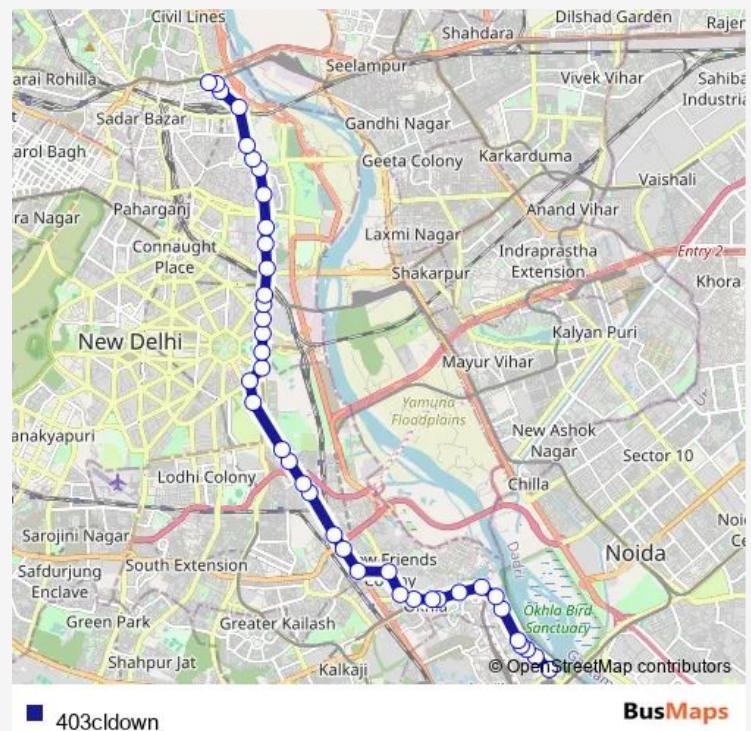

Thursday 05:43-20:05

Friday 05:43-20:05

Saturday 05:43-20:05

Sunday 05:43-20:05

Route info

Direction: Okhla Extension (Abul Fazl Encalve)

Stops: 40

Trip Duration: 1 hour 12 min