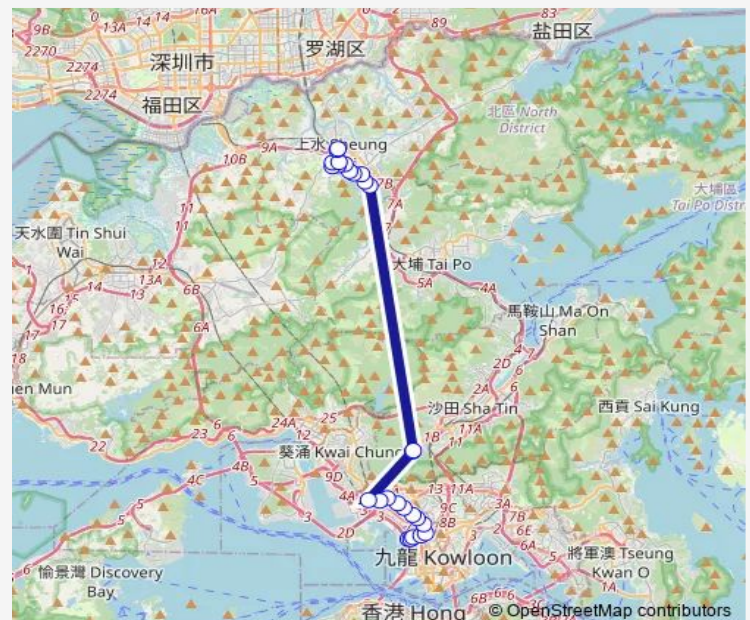

Monday 05:50-13:00

Tuesday 05:50-13:00

Wednesday 05:50-13:00

Thursday 05:50-13:00

Friday 05:50-13:00

Saturday 05:50-15:00

Sunday 05:50-15:00

Route info

Direction: [Kmb+Ctb] Sheung Shui BBI - Sheung Shui Terminus/
Sheung Shui[[Kmb] Sheung Shui BBI - Sheung Shui Terminus][Lwb] Sheung Shui BBI - Sheung Shui Terminus

Stops: 29

Trip Duration: 1 hour 35 min

[Kmb+Ctb] Dawning Views/
Dawning Views, YAT
Ming Road[[Kmb] Dawning Views