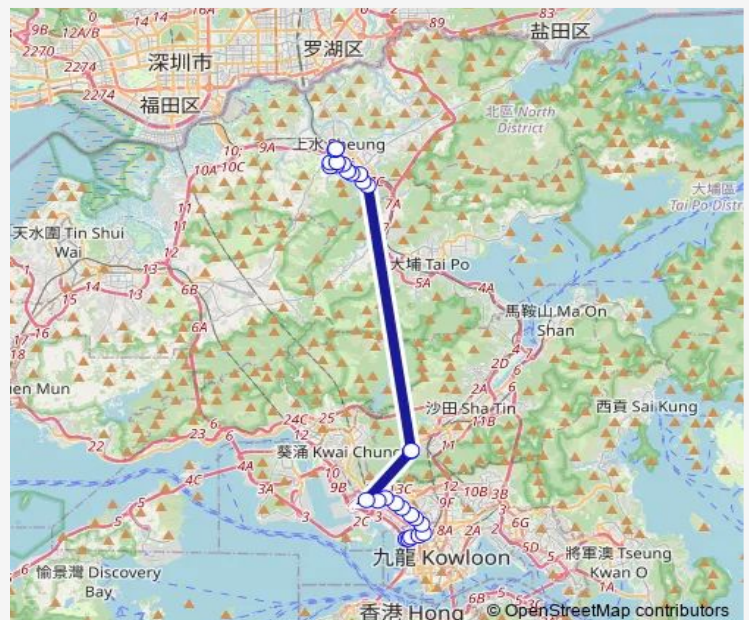

### Route schedule

[Kmb+Ctb] Sheung Shui BBI - Sheung Shui Terminus/<Br>Sheung Shui[[Kmb] Sheung Shui BBI - Sheung Shui Terminus][Lwb] Sheung Shui BBI - Sheung Shui Terminus — [Kmb] Olympic Station BUS Terminus

### Route info

Direction: [Kmb+Ctb] Sheung Shui BBI - Sheung Shui Terminus/<Br>Sheung Shui[[Kmb] Sheung Shui BBI - Sheung Shui Terminus][Lwb] Sheung Shui BBI - Sheung Shui Terminus

Stops: 29

Trip Duration: 1 hour 38 min