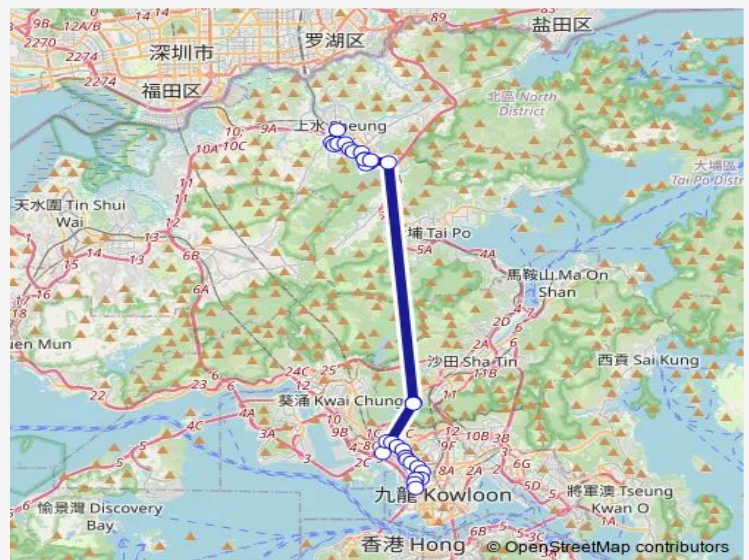

[Kmb+Ctb] KEI SAN Secondary School/
Kei SAN Secondary School, PAK WO Road[[Kmb] KEI SAN Secondary School][Lwb] KEI SAN Secondary School

[Kmb+Ctb] Fanling Station BBI - Fanling Station/
Fanling Station, PAK WO Road[[Kmb] Fanling Station BBI - Fanling Station][Lwb] Fanling Station BBI - Fanling Station

[Kmb+Ctb] King Shing Court/
King Shing Court, PAK WO Road[[Kmb] King Shing Court][Lwb] King Shing Court

[Kmb+Ctb] WAH SUM Estate/
Wah SUM Estate, PAK WO Road[[Kmb] WAH SUM Estate][Lwb] WAH SUM Estate

[Kmb+Ctb] WAH Ming BBI/
Wah Ming Estate[[Kmb] WAH Ming Bbi][Lwb] WAH Ming Bbi

[Kmb+Ctb] YAN Shing Court/
Yan Shing Court, PAK WO Road[[Kmb] YAN Shing Court][Lwb] YAN Shing Court

Route schedule

[Kmb+Ctb] Sheung Shui BBI - Sheung Shui Terminus/
Sheung Shui[[Kmb] Sheung Shui BBI - Sheung Shui Terminus][Lwb] Sheung Shui BBI - Sheung Shui Terminus — [Ctb] Charming Garden, HOI Wang Road[[Kmb+Ctb] Charming Garden/
Charming Garden, HOI Wang Road[[Kmb] Charming Garden

Monday	07:00
Tuesday	07:00
Wednesday	07:00
Thursday	07:00
Friday	07:00
Saturday	—
Sunday	—

Route info

Direction: [Kmb+Ctb] Sheung Shui BBI - Sheung Shui Terminus/
Sheung Shui[[Kmb] Sheung Shui BBI - Sheung Shui Terminus][Lwb] Sheung Shui BBI - Sheung Shui Terminus

Stops: 30

Trip Duration: 1 hour 39 min