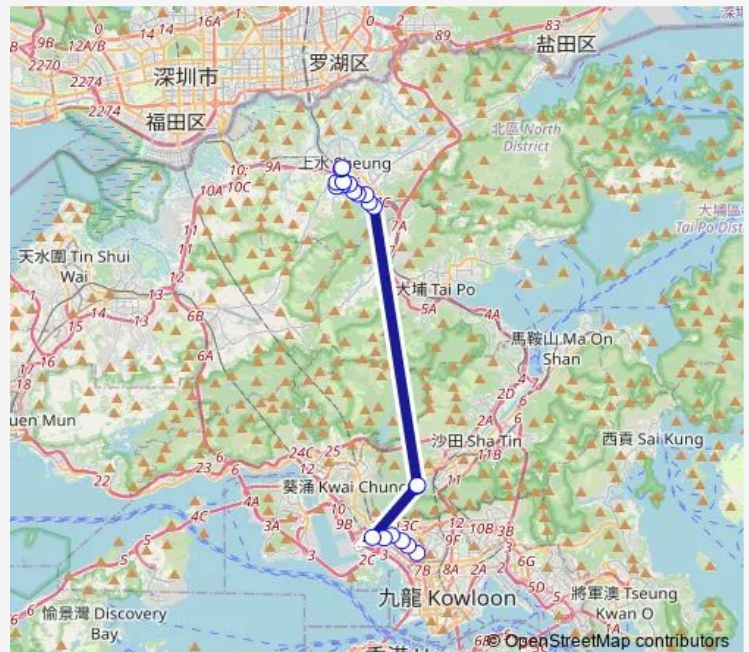

### Route schedule

[Ctb] PEI HO Street, Cheung SHA WAN Road[[Kmb] PEI HO Street Sham Shui Po — [Kmb+Ctb] Sheung Shui BBI - Sheung Shui Terminus/<Br>Sheung Shui[[Kmb] Sheung Shui BBI - Sheung Shui Terminus[[Lwb] Sheung Shui BBI - Sheung Shui Terminus

### Route info

Direction: [Ctb] PEI HO Street, Cheung SHA WAN Road[[Kmb] PEI HO Street Sham Shui Po

Stops: 20

Trip Duration: 1 hour 16 min

[Kmb+Ctb] KEI SAN Secondary School/<Br>Kei SAN Secondary School, PAK WO Road[[Kmb] KEI SAN Secondary School][Lwb] KEI SAN Secondary School