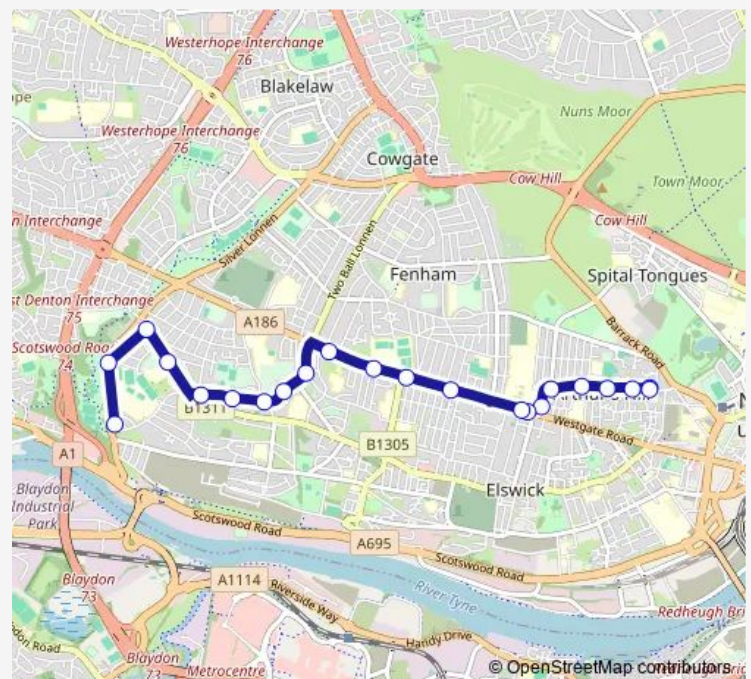

Whickham View-Muscott Grove

Whickham View-Greenside Crescent

Denton Road-Dorset Road

Route schedule

Stanhope Street-Social Club — Excelsior Academy

Monday 07:45

Tuesday 07:45

Wednesday 07:45

Thursday 07:45

Friday 07:45

Saturday —

Sunday —

Route info

Direction: Stanhope Street-Social Club

Stops: 22

Trip Duration: 0 hour 30 min

104N

Direction

Excelsior Academy — Stanhope Street-Social Club

21 stops

[Open route schedule](#)

Excelsior Academy

Denton Road-Swinley Gardens

Whickham View-Thorntree Drive