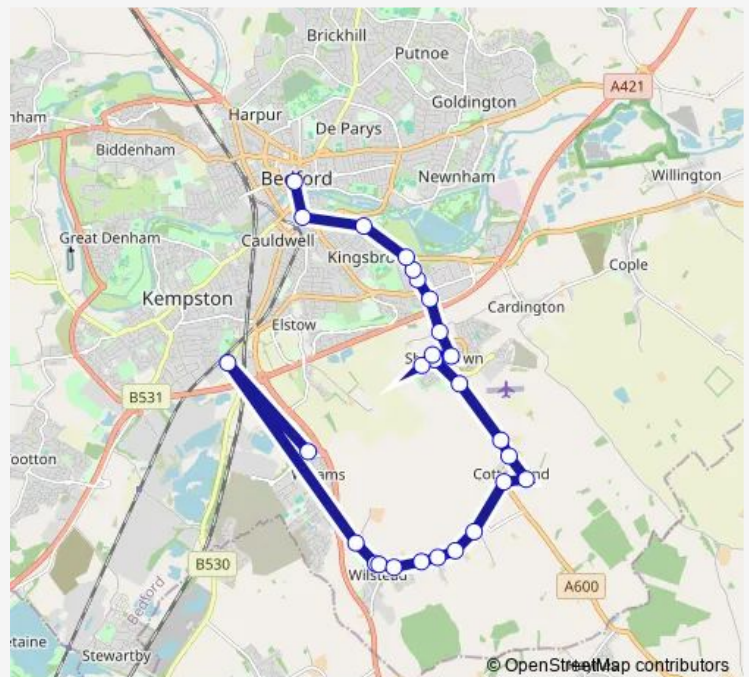

Thursday —

Friday —

Saturday —

Sunday —

Route info

Direction: Retirement Village

Stops: 27

Trip Duration: 0 hour 50 min

FL9 — Wixams - Shortsdown - Cardington Tesco - Bedford

Welbourne Gardens

Brampton Close

The Fenlake Anchor

Tesco Cardington

Kingsway Link

St Paul's Square

Direction