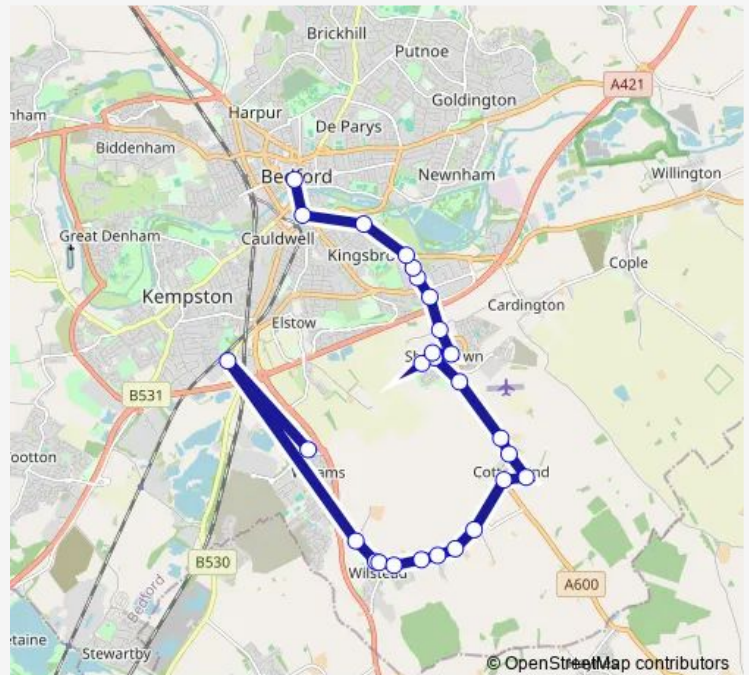

Thursday —

Friday —

Saturday —

Sunday —

Route info

Direction: Retirement Village

Stops: 27

Trip Duration: 0 hour 50 min

FL9 — Wixams - Shortsdwn - Cardington Tesco - Bedford

Welbourne Gardens

Brampton Close

The Fenlake Anchor

Tesco Cardington

Kingsway Link

St Paul's Square

Direction

Thursday —

Friday —

Saturday —

Sunday —

Route info

Direction: St Paul's Square

Stops: 24

Trip Duration: 0 hour 50 min