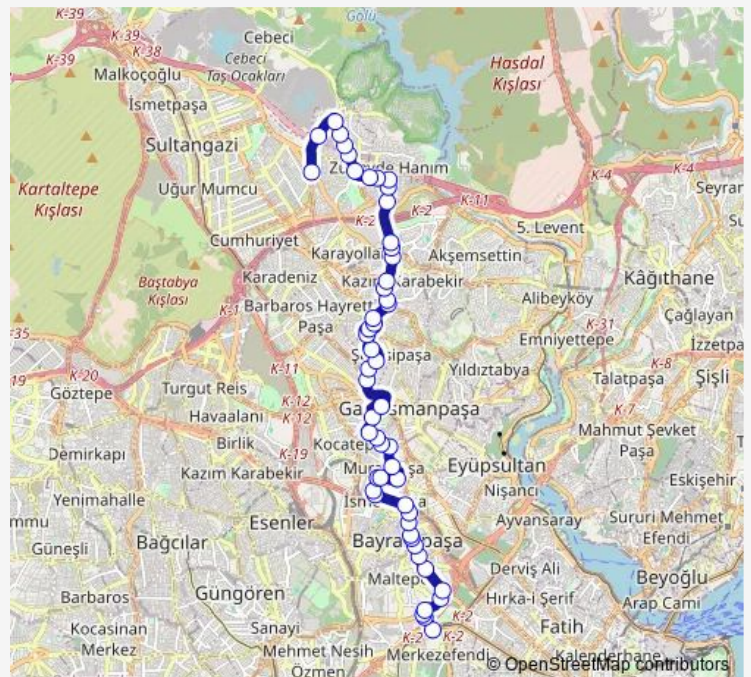

Friday 05:10-06:05

Saturday 05:10-06:05

Sunday 05:10-06:05

**Route info**

Direction: Panorama 1453

Stops: 53

Trip Duration: 0 hour 44 min

**GAZİ MH.-TOPKAPI 2 — Gazi Mahallesi - Cebeci - Küçükköy - Edirnekapi****BusMaps**