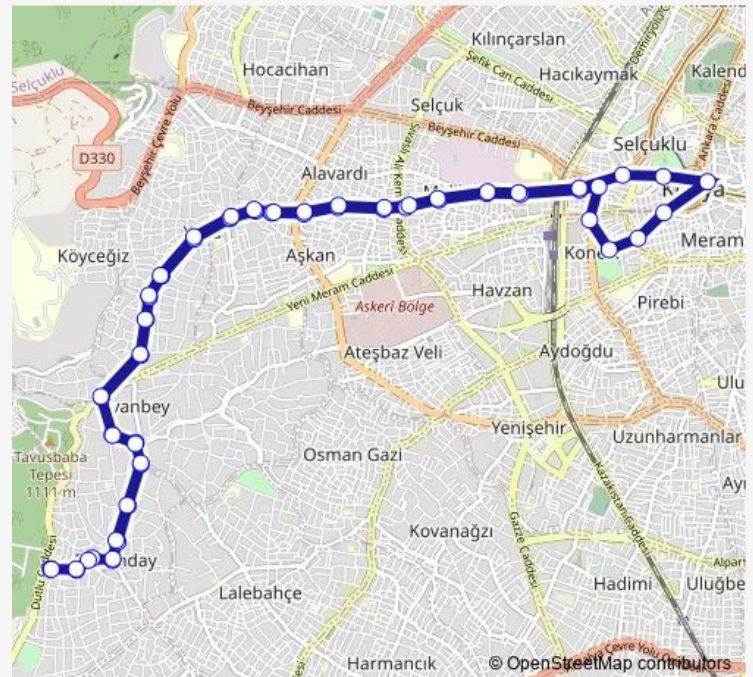

Azamet

**Route schedule**

Meram SON Durak — Meram SON Durak

Monday	06:20-00:30 <sup>+1</sup>
Tuesday	06:20-00:30 <sup>+1</sup>
Wednesday	06:20-00:30 <sup>+1</sup>
Thursday	06:20-00:30 <sup>+1</sup>
Friday	06:20-00:30 <sup>+1</sup>
Saturday	06:00-00:30 <sup>+1</sup>
Sunday	07:00-00:25 <sup>+1</sup>

**Route info**

Direction: Meram SON Durak

Stops: 60

Trip Duration: 1 hour 0 min

2-A — Meram Yaka - Meram Yaka Anasultan

**BusMaps**

Ulusöz

Mimar Yusuf