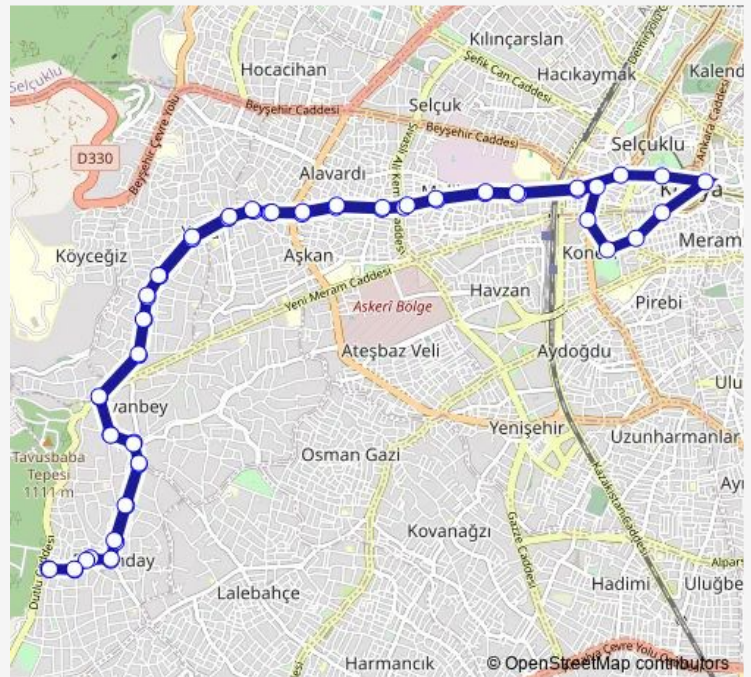

Thursday 06:20-00:30⁺¹

Friday 06:20-00:30⁺¹

Saturday 06:00-00:30⁺¹

Sunday 07:00-00:25⁺¹

Route info

Direction: Meram SON Durak

Stops: 60

Trip Duration: 1 hour 0 min

2-A — Meram Yaka - Meram Yaka Anasultan

BusMaps

Ulusöz

Mimar Yusuf

Hoca Ahmed Fakih Cami

Sevilay

Hakyolu

İhsaniye