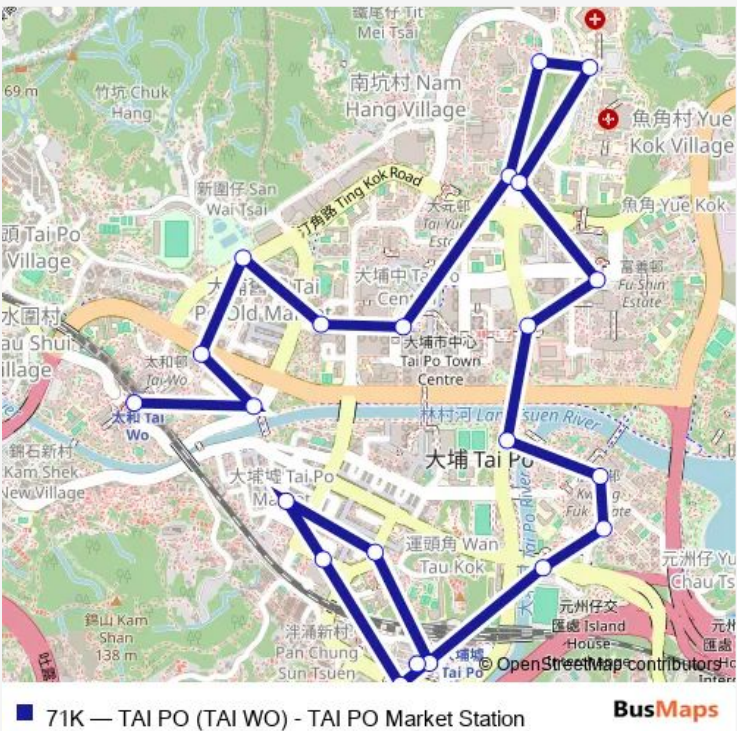

Route schedule
[Kmb] TAI WO BUS Terminus[[Lwb] TAI WO BUS Terminus — [Kmb] TAI PO Market Station BUS Terminus[[Lwb] TAI PO Market Station

Monday	06:00-23:40
Tuesday	06:00-23:40
Wednesday	06:00-23:40
Thursday	06:00-23:40
Friday	06:00-23:40
Saturday	06:00-23:00
Sunday	06:00-23:00

Route info
Direction: [Kmb] TAI WO BUS Terminus[[Lwb] TAI WO BUS Terminus
Stops: 22
Trip Duration: 0 hour 58 min