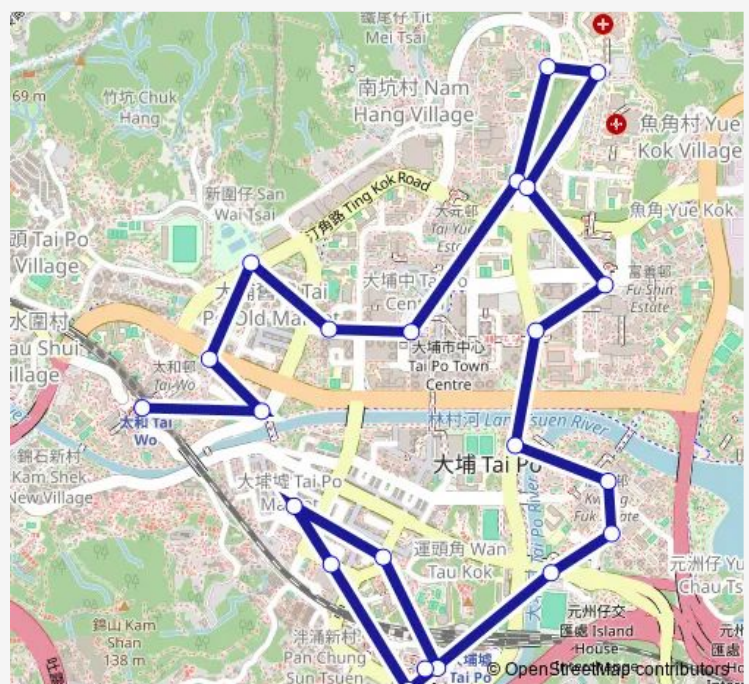

[Kmb+Ctb] Sacred Heart OF Mary School/
Sacred Heart OF Mary Primary School, Chung NGA Road[[Kmb] Sacred Heart OF Mary School

[Kmb+Ctb] Heng Wing House FU Heng Estate/
Heng Wing House FU Heng Estate, Chung NGA Road[[Kmb] Heng Wing House FU Heng Estate[[Lwb] Heng Wing House FU Heng Estate

[Kmb] Nethersole Hospital

[Kmb+Ctb] Chung NGA Road/
Chung NGA Road[[Kmb] Chung NGA Road[[Lwb] Chung NGA Road

[Kmb] FU Shin Estate BUS Terminus

Route schedule

[Kmb] TAI WO BUS Terminus[[Lwb] TAI WO BUS Terminus — [Kmb] TAI PO Market Station BUS Terminus[[Lwb] TAI PO Market Station

Monday	06:00-23:40
Tuesday	06:00-23:40
Wednesday	06:00-23:40
Thursday	06:00-23:40
Friday	06:00-23:40
Saturday	06:00-23:00
Sunday	06:00-23:00

Route info

Direction: [Kmb] TAI WO BUS Terminus[[Lwb] TAI WO BUS Terminus

Stops: 22

Trip Duration: 0 hour 51 min

71k — TAI PO (TAI WO) - TAI PO Market Station

[Kmb+Ctb] SUN Hing Garden/
Sun Hing Garden, NAM WAN Road[[Kmb] SUN Hing Garden][Lwb] SUN Hing Garden

[Ctb] Kwong CHI House Kwong FUK Estate, NAM WAN Road[[Kmb+Ctb] Kwong CHI House Kwong FUK Estate/
Kwong CHI House Kwong FUK Estate, NAM WAN Road[[Kmb] Kwong CHI House Kwong FUK Estate