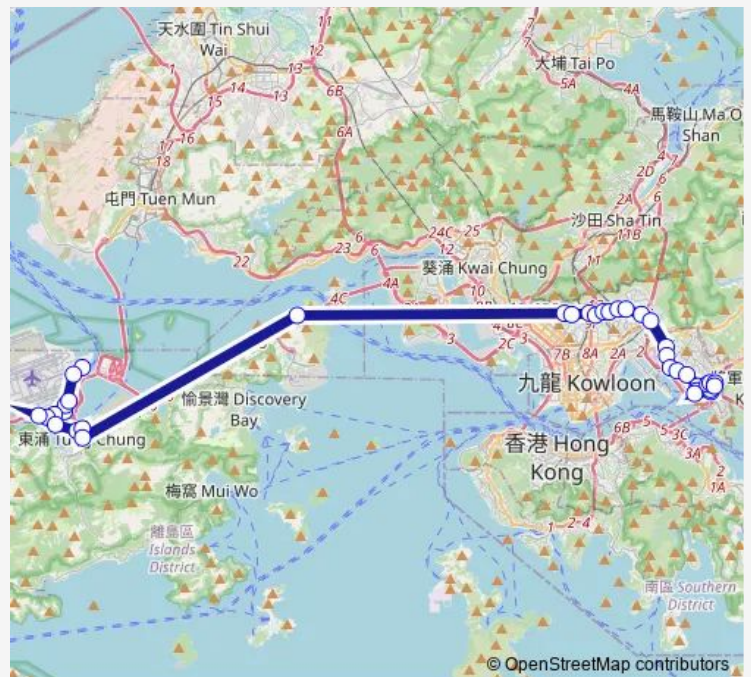

Route schedule

[Ctb] Skycity|[Lwb] Skycity BUS Terminus|[Nlb] Skycity Transport Terminal — [Ctb] LAM TIN (Ping TIN Street)

Monday	05:30-23:00
Tuesday	05:30-23:00
Wednesday	05:30-23:00
Thursday	05:30-23:00
Friday	05:30-23:00
Saturday	05:30-23:40
Sunday	05:30-23:40

Route info

Direction: [Ctb] Skycity|[Lwb] Skycity BUS Terminus|[Nlb] Skycity Transport Terminal

Stops: 37

Trip Duration: 1 hour 50 min

■ E22 — LAM TIN (North) - Skycity

[Ctb] Lantau Link BUS-BUS Interchange|[Lwb+Ctb] Lantau Link Interchange/
Lantau Link BUS-BUS Interchange|[Lwb] Lantau Link Interchange

[Ctb] Chak YAN Centre, Cornwall Street|[Kmb] Chak YAN Centre

[Ctb] Shek KIP MEI Park, Cornwall Street|[Kmb] Shek KIP MEI Park

[Ctb] EDE Road, Cornwall Street|[Kmb] EDE Road

[Ctb] KAM Shing Road, Junction Road|[Kmb] KAM Shing Road