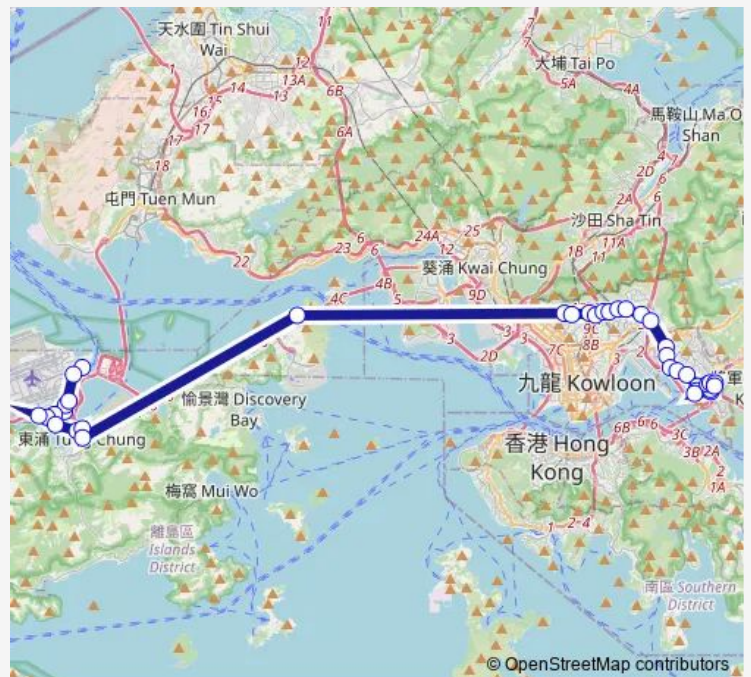

Route schedule

[Ctb] Skycity[[Lwb] Skycity BUS Terminus[[Nlb] Skycity Transport Terminal — [Ctb] LAM TIN (Ping TIN Street)

Monday	05:30-23:00
Tuesday	05:30-23:00
Wednesday	05:30-23:00
Thursday	05:30-23:00
Friday	05:30-23:00
Saturday	05:30-23:40
Sunday	05:30-23:40

Route info

Direction: [Ctb] Skycity[[Lwb] Skycity BUS Terminus[[Nlb] Skycity Transport Terminal

Stops: 37

Trip Duration: 1 hour 47 min

■ E22 — LAM TIN (North) - Skycity

[Ctb] Lantau Link BUS-BUS Interchange|[Lwb+Ctb] Lantau Link Interchange/<Br>Lantau Link BUS-BUS Interchange|[Lwb] Lantau Link Interchange

[Ctb] Chak YAN Centre, Cornwall Street|[Kmb] Chak YAN Centre

[Ctb] Shek KIP MEI Park, Cornwall Street|[Kmb] Shek KIP MEI Park

[Ctb] EDE Road, Cornwall Street|[Kmb] EDE Road

[Ctb] KAM Shing Road, Junction Road|[Kmb] KAM Shing Road