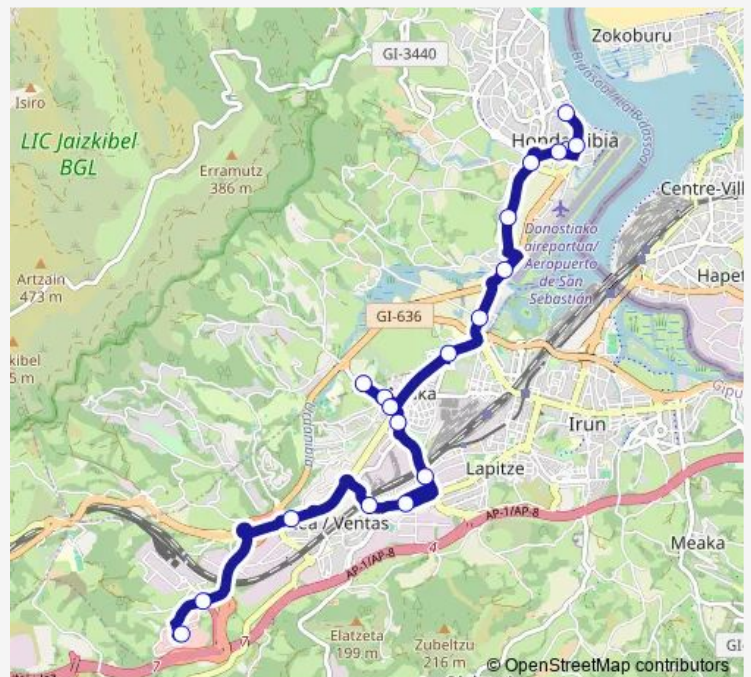

Route schedule

Araso Dentro Del Polígono — Sabin Arana Goiri 8 Parean

Monday 07:55

Tuesday 07:55

Wednesday 07:55

Thursday 07:55

Friday 07:55

Saturday 07:55

Sunday —

Route info

Direction: Araso Dentro Del Polígono

Stops: 18

Trip Duration: 0 hour 21 min

E22 — Hondarribia>Irun (CC Txingudi Merkatalgunea)

Direction

Sabin Arana Goiri 8 Parean — Txingudi Merk. Gunea

Wednesday 07:35-22:00

Thursday 07:35-22:00

Friday 07:35-22:00

Saturday 07:35-22:00

Sunday —

Route info

Direction: Sabin Arana Goiri 8 Parean

Stops: 18