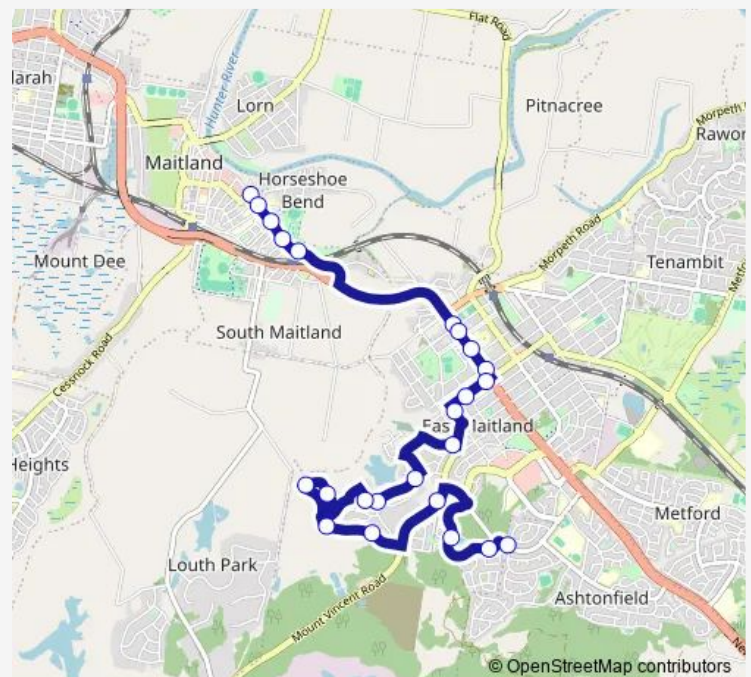

New England Hwy At George St

High St After Newcastle St

High St At Rous St

Brisbane St After High St

Maher Av After Richardson St

Rimiks Trail Reserve, Turnbull Dr

Turnbull Dr At Woodrow Way

Rosebrook Row At Turnbull Dr

Wilton Dr After Campbell Cl

122 Wilton Dr

Wilton Dr After Turnbull Dr

Wilton Dr Before Woodrow Way

Route schedule

St Peters Maitland, High St — Chisholm Rd After Worcester Dr

Monday 15:43

Tuesday 15:43

Wednesday 15:43

Thursday 15:43

Friday 15:43

Saturday —

Sunday —

Route info

Direction: St Peters Maitland, High St

Stops: 24

Trip Duration: 0 hour 22 min

2293 — All Saints College St Peters Campus to Worcester Dr and Chisholm Rd

Mount Vincent Rd Opp Chisholm Rd

Worcester Dr After Parl St

Worcester Dr At Beaufort Cct

Chisholm Rd After Worcester Dr