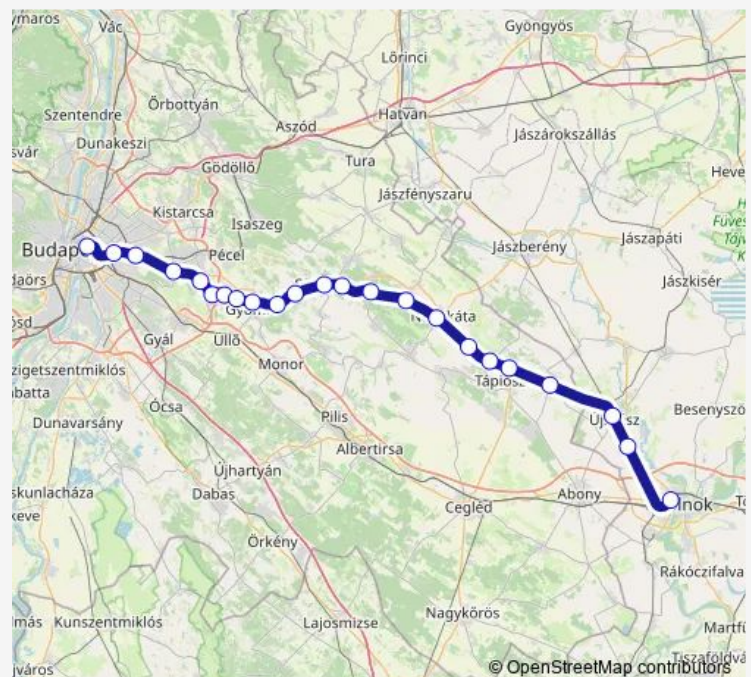

Saturday 04:10-23:55

Sunday 04:10-23:55

Route info

Direction: Budapest-Keleti

Stops: 23

Trip Duration: 2 hour 8 min

Zagyvarékas

Szolnok

Direction

Szolnok — Budapest-Keleti

23 stops

[Open route schedule](#)

Szolnok

Zagyvarékas

Újszász

Tápiógyörgye

Thursday 19:05

Friday 19:05

Saturday 19:05

Sunday 19:05

Route info

Direction: Szolnok

Stops: 23

Trip Duration: 2 hour 5 min