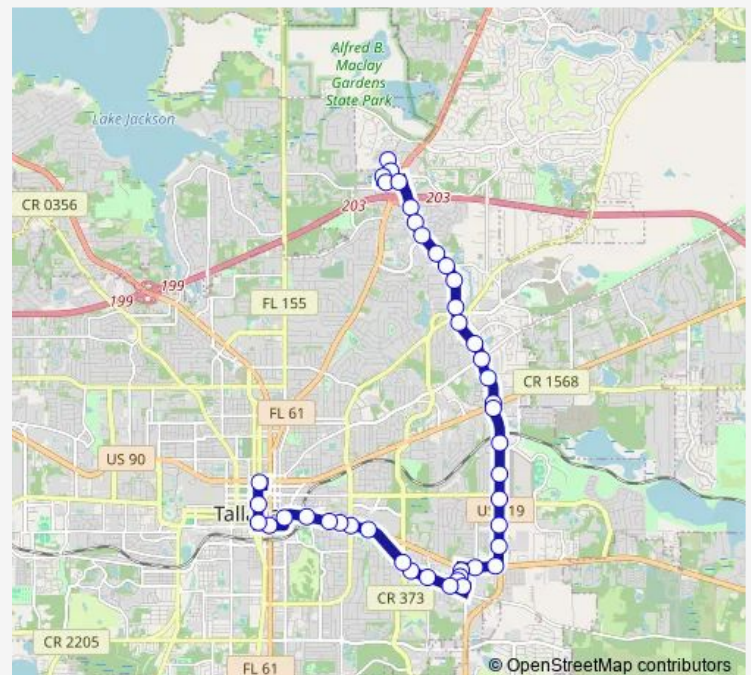

### Route schedule

Plaza Gate 9 — Maclay Blvd Maclay Commerce DR Sb

Monday —

Tuesday —

Wednesday —

Thursday —

Friday —

Saturday 08:30-16:30

### Route info

Direction: Plaza Gate 9

Stops: 44

Trip Duration: 1 hour 0 min

■ Satr — Saturday RED Hills

Capital CIR SE AT Dick Wilson Nb

Capital CIR SE AT Park AVE Nb

Capital CIR SE AT Easterwood DR Nb