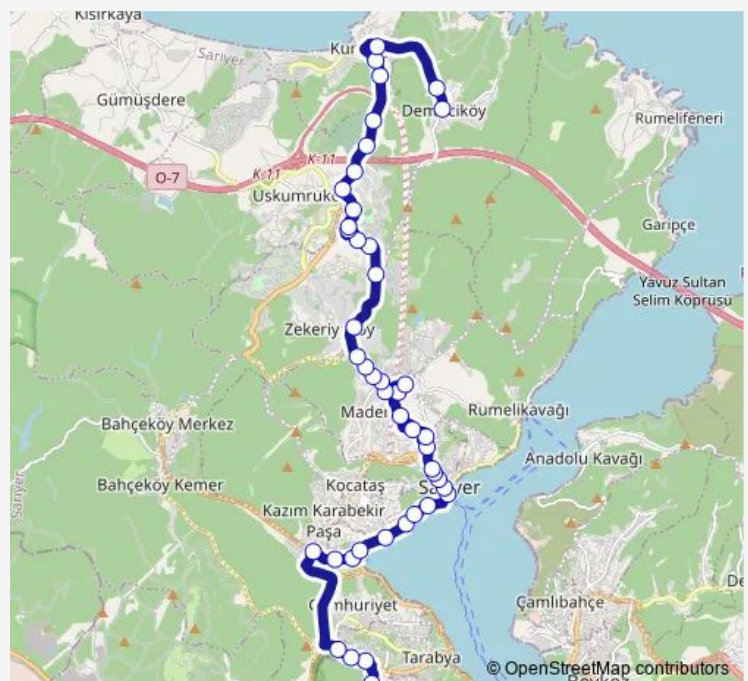

Gürgensu Sitesi

NALBANTÇEŞME

Route schedule

Demirciköy Cad. — Menekşe Sokak

Monday	07:00
Tuesday	07:00
Wednesday	07:00
Thursday	07:00
Friday	07:00
Saturday	07:00
Sunday	07:00

Route info

Direction: Demirciköy Cad.

Stops: 51

Trip Duration: 0 hour 54 min

■ KİLYOS-SARIYER-H.OSMAN METRO-KAYMAKAMLIK (Ring) — Kaymakamlik(Ring) BusMaps

ACARLAR

Rumeli Fener Yolu

Madenüstü

Maden Mahallesi

Maden Kocataş