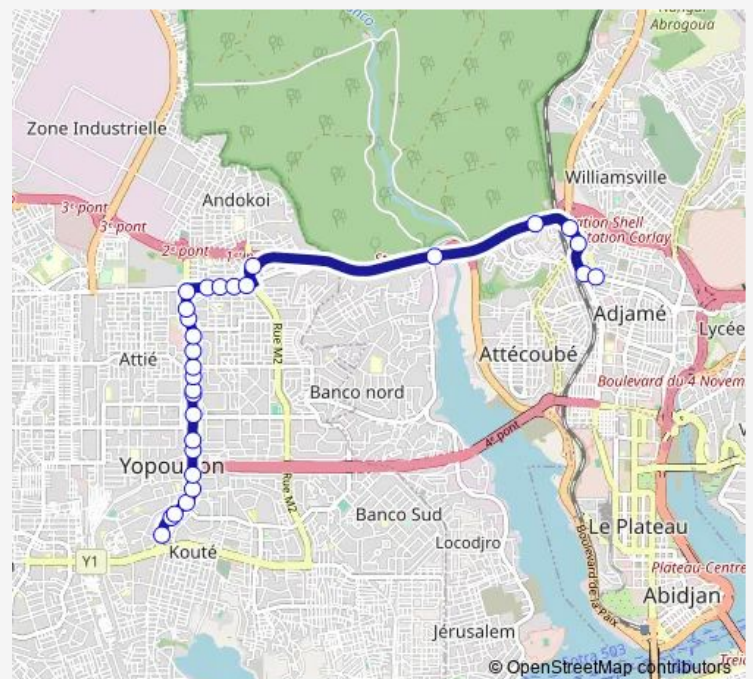

Pharmacie Paloma

Route schedule

Yopougon Palais — Brigade d'Adjamé

Monday 06:00

Tuesday 06:00

Wednesday 06:00

Thursday 06:00

Friday 06:00

Saturday 06:00

Sunday 06:00

Route info

Direction: Yopougon Palais

Stops: 29

Trip Duration: 0 hour 41 min

gbaka : Yopougon Palais ↔ Adjamé Mosquée

Sable

1er Pont

Abeille beton

Garage

Wangler

En bas du pont

Ran-Mosquée

Brigade d'Adjamé

Direction

Wednesday 06:00

Thursday 06:00

Friday 06:00

Saturday 06:00

Sunday 06:00

Route info

Direction: Brigade d'Adjamé

Stops: 27