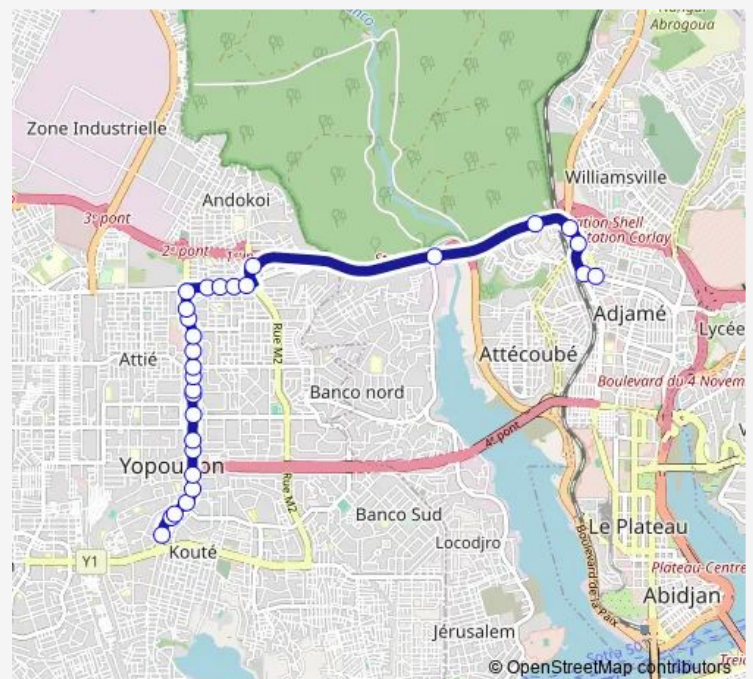

### Route schedule

Yopougon Palais — Mirador

Monday	06:00
Tuesday	06:00
Wednesday	06:00
Thursday	06:00
Friday	06:00
Saturday	06:00
Sunday	06:00

### Route info

Direction: Yopougon Palais

Stops: 29

Trip Duration: 0 hour 41 min

Sable

1er Pont

Abeille beton

Garage

Wangler

En bas du pont

Ran-Mosquée

Mirador