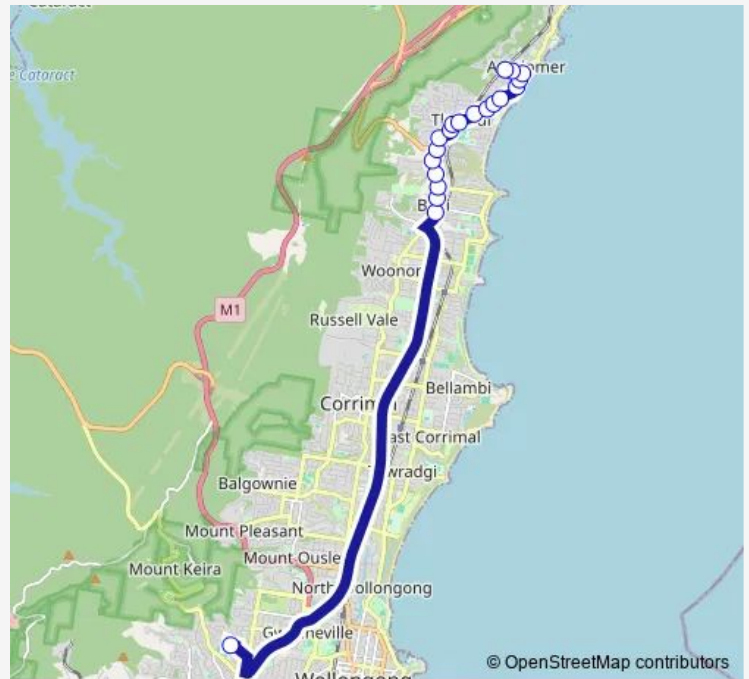

School Bus S418 Edmund Rice College to Austinmer Station

[Go to website](#)

Direction

Edmund Rice College, School Grounds, Keira Mine Rd — Moore St Opp Austinmer Station

20 stops

[Open route schedule](#)

- Edmund Rice College, School Grounds, Keira Mine Rd
- Bulli Heritage Hotel, Princes Hwy
- Bulli Bowling Club, Princes Hwy
- Princes Hwy Opp Point St
- Bulli Public School, Princes Hwy
- Lawrence Hargrave Dr After George Av
- Lawrence Hargrave Dr Opp Hewitts Av
- Lawrence Hargrave Dr After Prince St
- Lawrence Hargrave Dr At Lachlan St
- George St At Lawrence Hargrave Dr
- Thirroul Comm Centre And Library, Lawrence Hargrave Dr
- Thirroul Plaza, Lawrence Hargrave Dr
- Thirroul Fire Station, Lawrence Hargrave Dr
- Lawrence Hargrave Dr At Cochrane Rd
- Lawrence Hargrave Dr Before Henley Rd
- Lawrence Hargrave Dr After Mountain Rd
- Lawrence Hargrave Dr At Kennedy Rd
- Moore St At Lawrence Hargrave Dr
- Moore St At Slade St
- Moore St Opp Austinmer Station

Route schedule

Edmund Rice College, School Grounds, Keira Mine Rd — Moore St Opp Austinmer Station

Monday	14:15
Tuesday	14:15
Wednesday	14:15
Thursday	14:15
Friday	14:15
Saturday	—
Sunday	—

Route info

Direction: Edmund Rice College, School Grounds, Keira Mine Rd

Stops: 20

Trip Duration: 0 hour 30 min

S418 — Edmund Rice College to Austinmer Station

Direction

Austinmer Station, Moore St — Edmund Rice College, School Grounds, Keira Mine Rd

18 stops

[Open route schedule](#)

Route schedule

Austinmer Station, Moore St — Edmund Rice College, School Grounds, Keira Mine Rd

Monday 07:00

Tuesday 07:00

Wednesday 07:00

Thursday 07:00

Friday 07:00

Saturday —