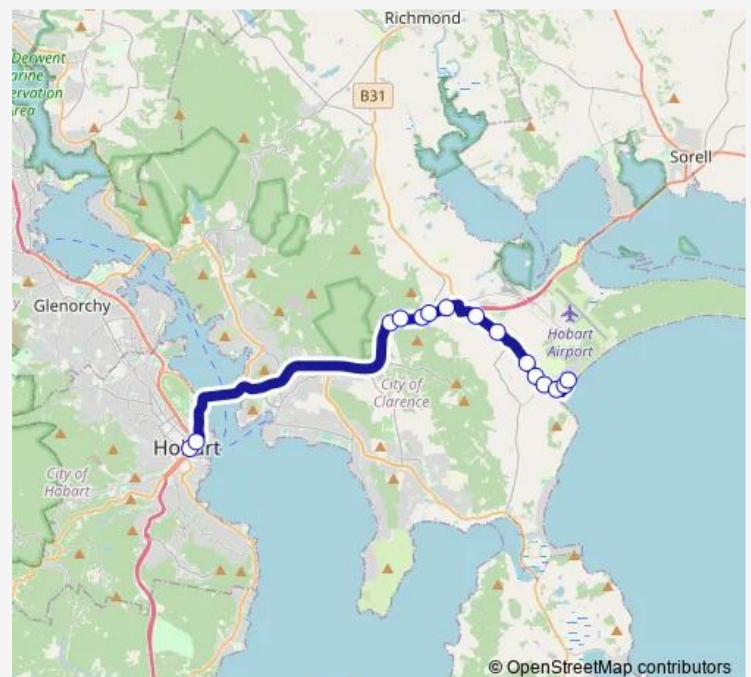

Direction

Hobart City Interchange Stop C1 — No.20 Surf Rd

15 stops

[Open route schedule](#)

Hobart City Interchange Stop C1

Stop 1, Macquarie St past Campbell St

opp.No.825 Cambridge Rd (Lazy Acres)

Cambridge Rd (near Ayres Crt)

No.17 Seven Mile Beach Rd

No.2a Lewis Ave

No.20 Surf Rd

Route schedule

Hobart City Interchange Stop C1 — No.20 Surf Rd

Monday	17:10
Tuesday	17:10
Wednesday	17:10
Thursday	17:10
Friday	17:10
Saturday	—
Sunday	—

Route info

Direction: Hobart City Interchange Stop C1

Stops: 15

Trip Duration: 0 hour 26 min

Direction

No.20 Surf Rd — (Set Down Only) Collins St opp. Elizabeth St Mall

20 stops

[Open route schedule](#)

No.20 Surf Rd

No.2 Sunways Ave

No.28 Sunways Ave

No.29 Woodhurst Rd

No.43 Lewis Ave

No.25 Lewis Ave

No.1 Lewis Ave

No.16 Seven Mile Beach Rd