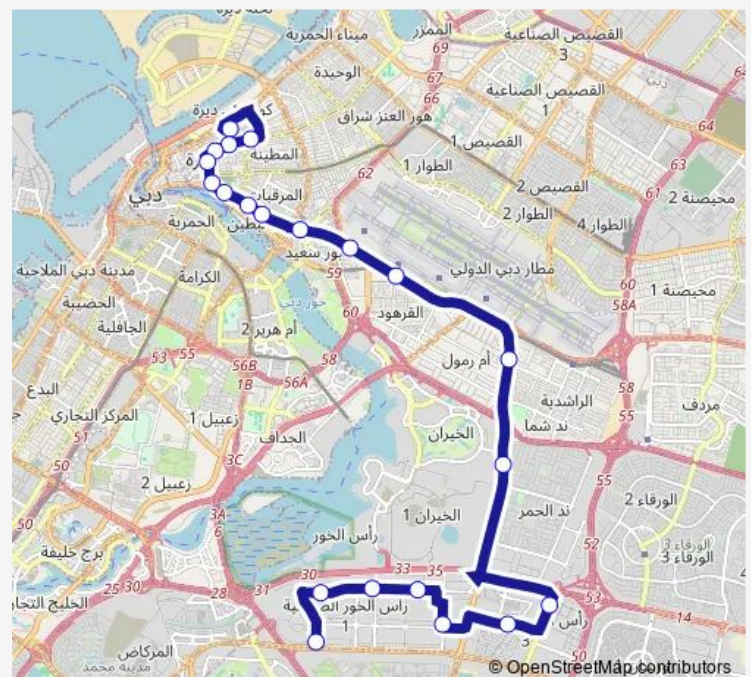

Al Baraha Bus station 5

Route schedule

Ras Al Khor, Terminus 1 — Al Baraha Bus station 5

Monday 06:12-21:55

Tuesday 06:12-21:55

Wednesday 06:12-21:55

Thursday 06:12-21:55

Friday 06:12-21:55

Saturday 06:12-21:50

Sunday 14:15-22:15

Route info

Direction: Ras Al Khor, Terminus 1

Stops: 21

Trip Duration: 1 hour 2 min

X64 — Al Baraha Bus Stn - Ras Al Khor

Direction

Al Baraha Bus station 5 — Ras Al Khor, Terminus 1

21 stops

[Open route schedule](#)

Al Baraha Bus station 5

Islamic Institute 2

Burj Nahar, Intersection 2

Naif Intersection 2

Naif Park 1

Route schedule

Al Baraha Bus station 5 — Ras Al Khor, Terminus 1

Monday 05:00-21:35

Tuesday 05:00-21:35

Wednesday 05:00-21:35

Thursday 05:00-21:35

Friday 05:00-21:35

Saturday 05:00-21:30