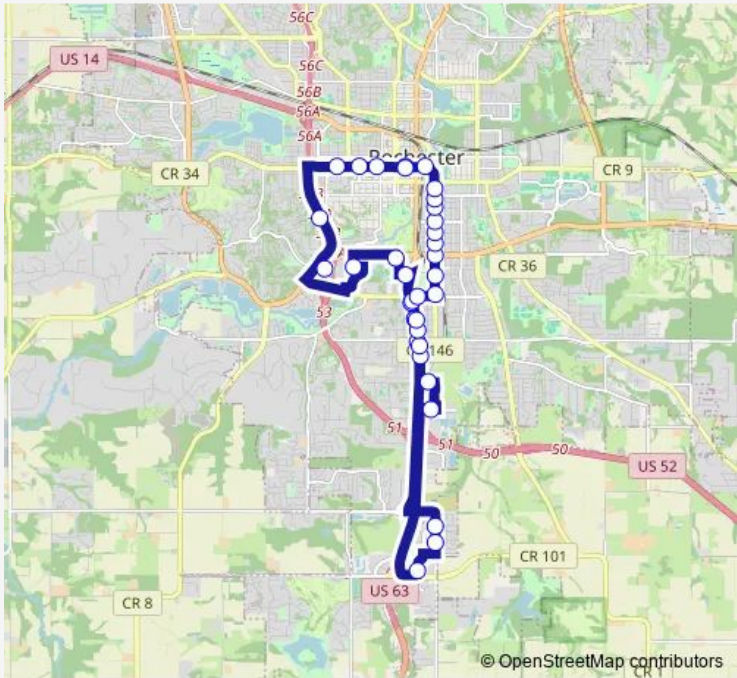

## Bus 24 Night Route 24 Night

[Go to website](#)

**Direction**  
undefined — undefined

0 stops

[Open route schedule](#)

Route schedule  
undefined — undefined

Monday	19:15-21:45
Tuesday	19:15-21:45
Wednesday	19:15-21:45
Thursday	19:15-21:45
Friday	19:15-21:45
Saturday	—
Sunday	—

Route info

Direction:

Stops: 0

Trip Duration: — min

24 Night — Route 24 Night

24 Night Bus time schedules and route maps are available in an offline PDF at [busmaps.com](https://busmaps.com). Use the [busmaps.com](https://busmaps.com) website to see live bus times, train schedule or subway schedule, and step-by-step directions for all public transit in Rochester

The schedule is provided in the local timezone. Times with "(+1)" indicate departures on the next day.

PDF file created on 2025-02-26

2024 BusMaps.com - All Rights Reserved