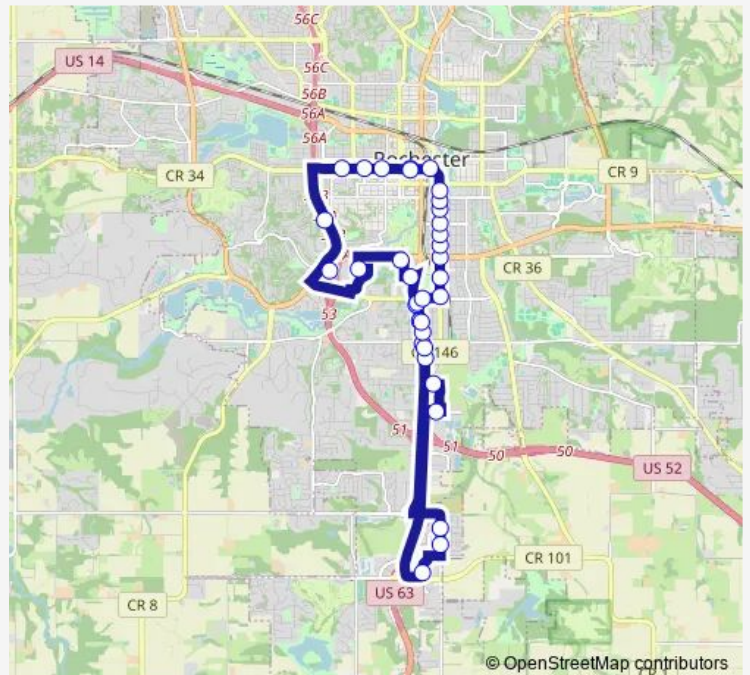

Bus 24 Night Route 24 Night

[Go to website](#)

Direction

undefined — undefined

0 stops

[Open route schedule](#)

Route schedule

undefined — undefined

Monday 19:15-21:45

Tuesday 19:15-21:45

Wednesday 19:15-21:45

Thursday 19:15-21:45

Friday 19:15-21:45

Saturday —

Sunday —

Route info

Direction:

Stops: 0

Trip Duration: — min

24 Night — Route 24 Night

24 Night Bus time schedules and route maps are available in an offline PDF at busmaps.com. Use the busmaps.com website to see live bus times, train schedule or subway schedule, and step-by-step directions for all public transit in

The schedule is provided in the local timezone. Times with "(+1)" indicate departures on the next day.

PDF file created on 2025-01-16

2024 BusMaps.com - All Rights Reserved