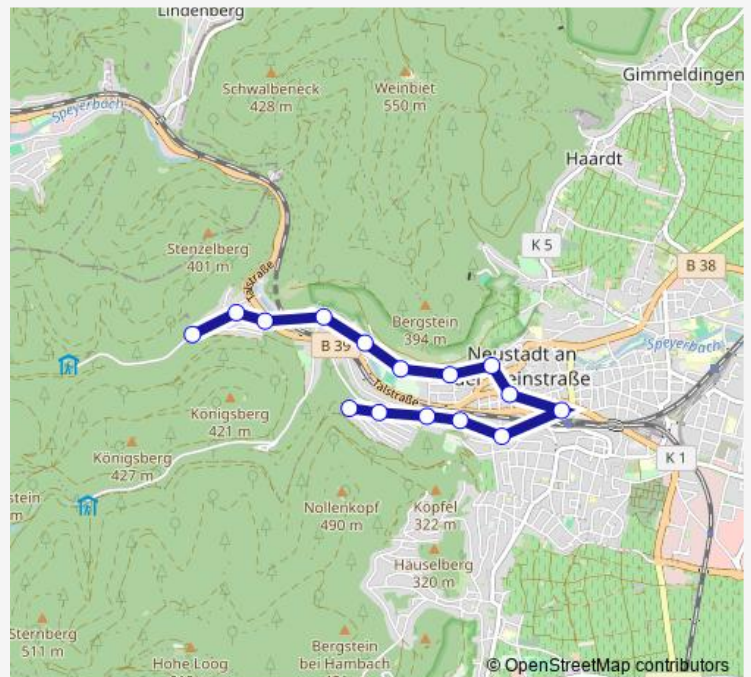

Thursday 06:18-22:28

Friday 06:18-23:38

Saturday 09:10-23:38

Sunday 11:10-22:28

**Route info**

Direction: Neustadt, Humboldtstraße

Stops: 15

Trip Duration: 0 hour 24 min

## Direction

Neustadt, Wilh.-Gisbertz-Str — Neustadt, Humboldtstraße

16 stops

[Open route schedule](#)

Neustadt, Wilh.-Gisbertz-Str

Neustadt, Königsbergstraße

Neustadt, Siedlerstraße

Neustadt, Würzmühle

## Route info

Direction: Neustadt, Wilh.-Gisbertz-Str

Stops: 16

Trip Duration: 0 hour 32 min

**Direction**

Neustadt, Humboldtstraße — Neustadt, Wilh.-Gisbertz-Str

15 stops

[Open route schedule](#)

## Route info

Direction: Neustadt, Heidenbrunnental

Stops: 16

Trip Duration: 0 hour 32 min

515 Tram time schedules and route maps are available in an offline PDF at [busmaps.com](https://busmaps.com). Use the [busmaps.com](https://busmaps.com) website to see live bus times, train schedule or subway schedule, and step-by-step directions for all public transit in Neustadt an der Weinstrasse