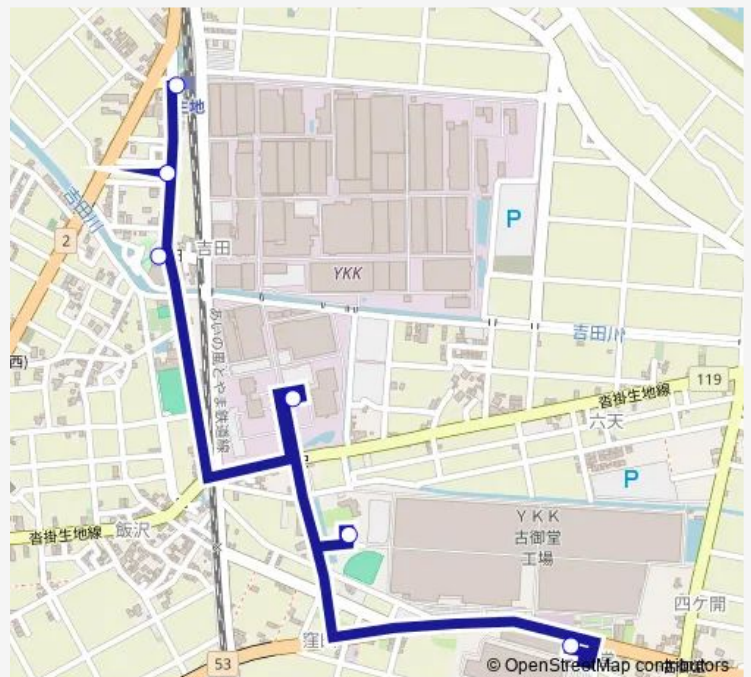

吉田科学館

Ykkセンターパーク

Ykk黒部古御堂工場

Ykk黒部栃沢工場

Route schedule

生地駅 — Ykk黒部栃沢工場

Monday 07:00

Tuesday 07:00

Wednesday 07:00

Thursday 07:00

Friday 07:00

Saturday —

Sunday —

Route info

Direction: 生地駅

Stops: 6

Trip Duration: 0 hour 9 min

02 新幹線生地線 (Ykk黒部栃沢工場行き)

Bus time schedules and route maps are available in an offline PDF at busmaps.com. Use the busmaps.com website to see live bus times, train schedule or subway schedule, and step-by-step directions for all public transit in Kurobe-shi