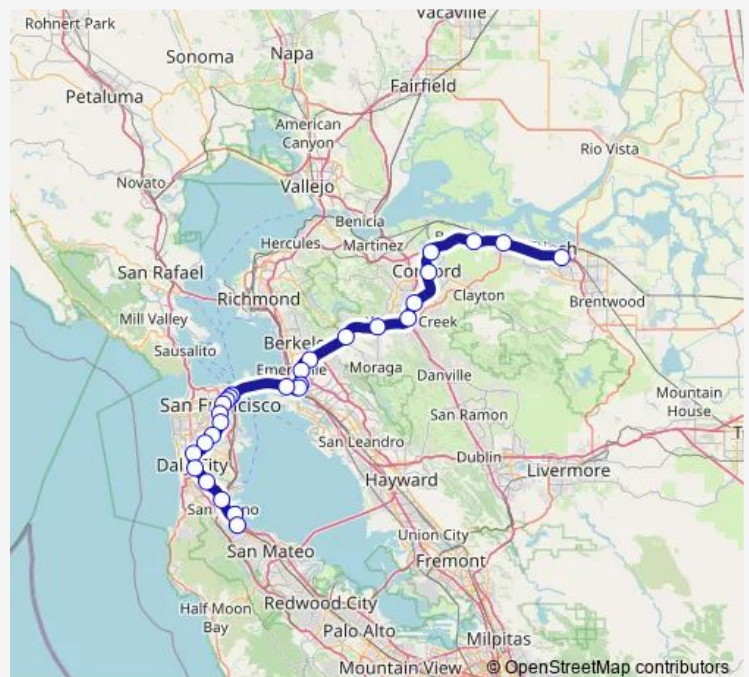

Metro Yellow-S Antioch to Sfia/Millbrae

[Go to website](#)

Direction

Antioch — Millbrae (Caltrain Transfer Platform)

28 stops

[Open route schedule](#)

- Antioch
- Pittsburg Center
- Pittsburg / Bay Point
- North Concord / Martinez
- Concord
- Pleasant Hill / Contra Costa Centre
- Walnut Creek
- Lafayette
- Orinda
- Rockridge
- Macarthur
- 19th Street Oakland
- 12th Street / Oakland City Center
- West Oakland
- Embarcadero
- Montgomery Street
- Powell Street
- Civic Center / UN Plaza
- 16th Street / Mission
- 24th Street / Mission
- Glen Park

Route schedule

Antioch — Millbrae (Caltrain Transfer Platform)

Monday	04:47-23:56
Tuesday	04:47-23:56
Wednesday	04:47-23:56
Thursday	04:47-23:56
Friday	04:47-23:56
Saturday	05:35-23:56
Sunday	07:35-23:56

Route info

Direction: Antioch

Stops: 28

Trip Duration: 1 hour 50 min

Yellow-S — Antioch to Sfia/Millbrae

Balboa Park

Daly City

Colma