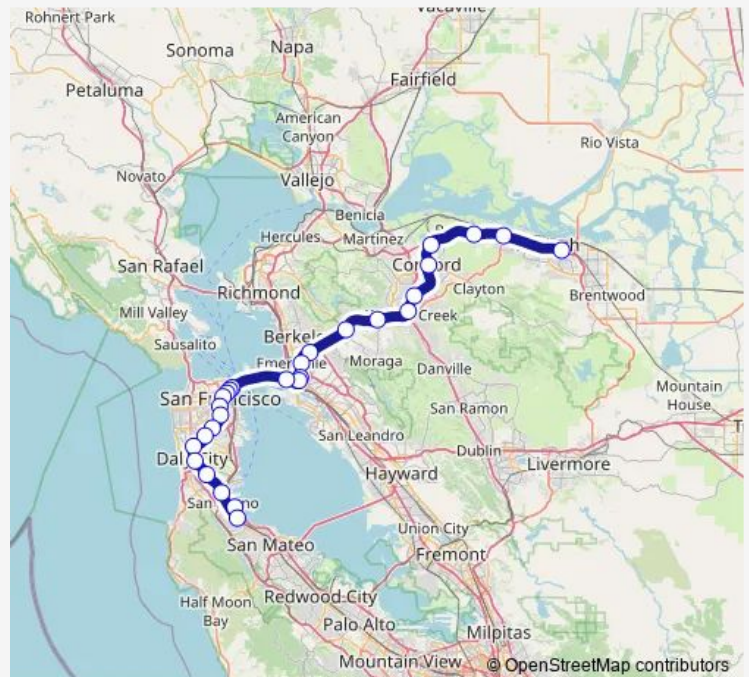

## Metro Yellow-S Antioch to Sfia/Millbrae

[Go to website](#)

### Direction

Antioch — Millbrae (Caltrain Transfer Platform)

28 stops

[Open route schedule](#)

- Antioch
- Pittsburg Center
- Pittsburg / Bay Point
- North Concord / Martinez
- Concord
- Pleasant Hill / Contra Costa Centre
- Walnut Creek
- Lafayette
- Orinda
- Rockridge
- Macarthur
- 19th Street Oakland
- 12th Street / Oakland City Center
- West Oakland
- Embarcadero
- Montgomery Street
- Powell Street
- Civic Center / UN Plaza
- 16th Street / Mission
- 24th Street / Mission
- Glen Park

### Route schedule

Antioch — Millbrae (Caltrain Transfer Platform)

Monday	04:48-23:58
Tuesday	04:48-23:58
Wednesday	04:48-23:58
Thursday	04:48-23:58
Friday	04:48-23:58
Saturday	05:36-23:58
Sunday	07:37-23:58

### Route info

Direction: Antioch

Stops: 28

Trip Duration: 1 hour 50 min

Yellow-S — Antioch to Sfia/Millbrae

Balboa Park

Daly City

Colma