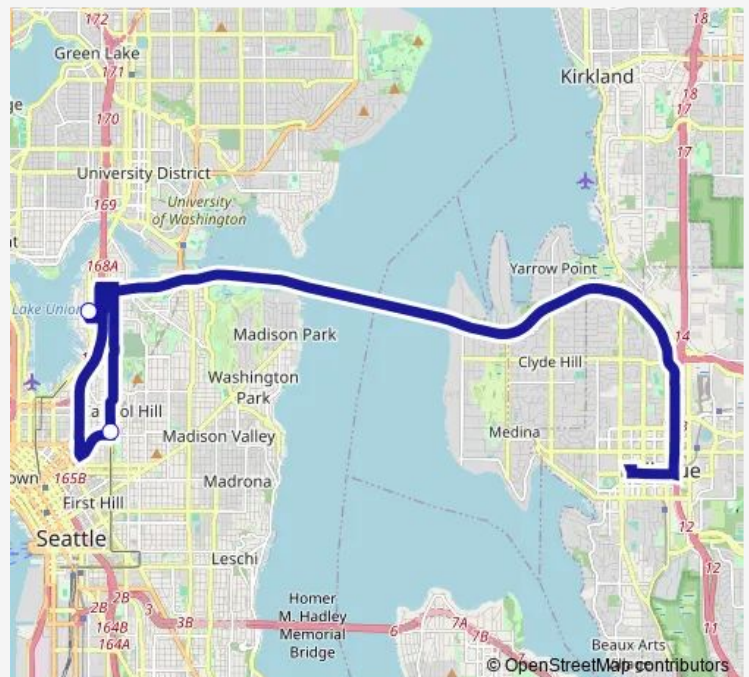

### Direction

Everest - Eastlake — Everest - Capitol Hill

2 stops

[Open route schedule](#)

Everest - Eastlake

Everest - Capitol Hill

### Route schedule

Everest - Eastlake — Everest - Capitol Hill

Monday 07:00-08:45

Tuesday 07:00-08:45

Wednesday 07:00-08:45

Thursday 07:00-08:45

Friday 07:00-08:45

Saturday —

### Route info

Direction: Everest - Eastlake

Stops: 2

Trip Duration: 0 hour 15 min

(Everest) Eastlake/Capitol Hill AM

(Everest) Eastlake/Capitol Hill AM Bus time schedules and route maps are available in an offline PDF at [busmaps.com](https://busmaps.com). Use the [busmaps.com](https://busmaps.com) website to see live bus times, train schedule or subway schedule, and step-by-step directions for all public transit in